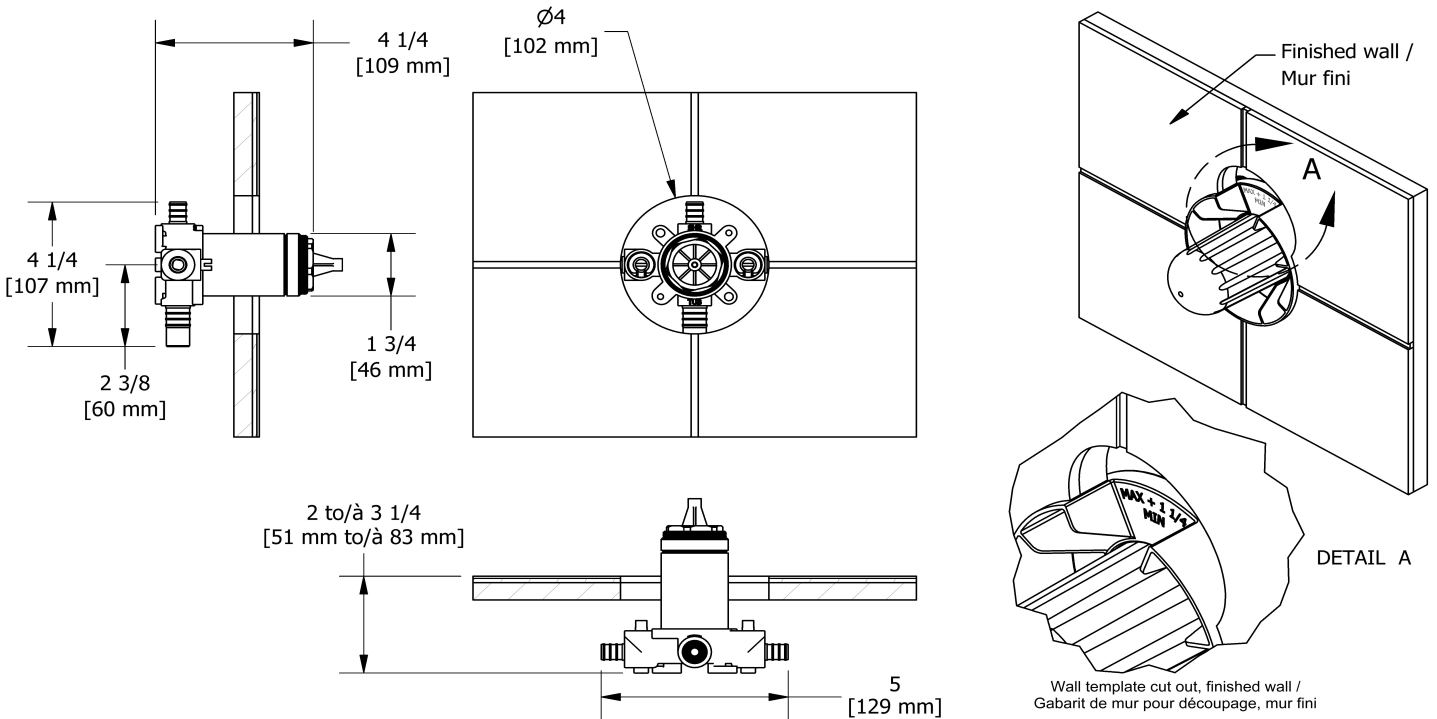

Certifications

- CSA B125.1
- ASME A112.18.1
- ASSE 1016
- CMR248 Approval

UPC®