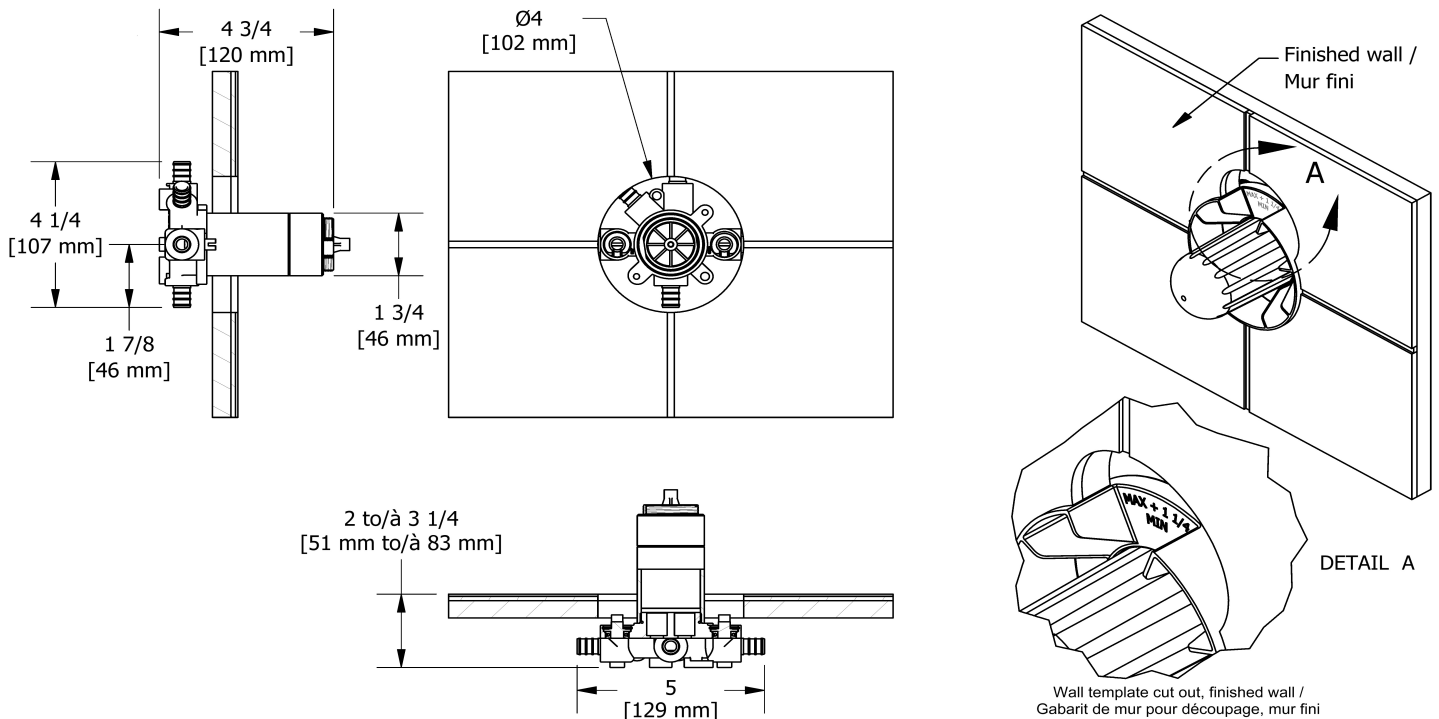

Certifications

- CSA B125.1
- ASME A112.18.1
- ASSE 1016

UPC®