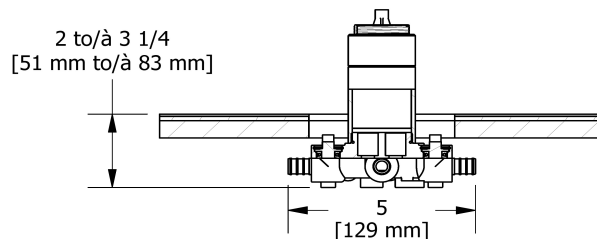

Sizes, models and finishes may differ from those presented.

Warranty

This **Riobel Inc.** product you have purchased carries a Limited Lifetime Warranty on the chrome, PVD finish, blacks and all working parts and is guaranteed from the initial purchase date against all manufacturing defects. All other finishes, including plastic components, are guaranteed for one year. All electric and/or electronic parts are covered by a 5-year limited warranty.

Customer Service

Ontario, West Canada : 888-287-5354 Quebec, Maritimes, United States : 866-473-8442