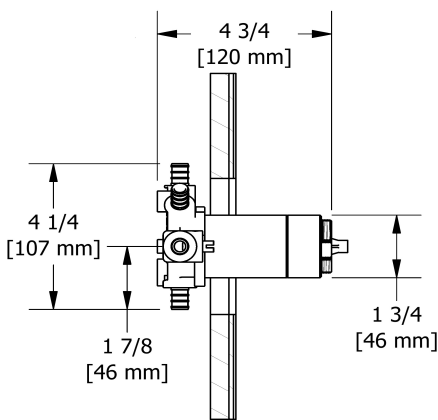

Sizes, models and finishes may differ from those presented.

Warranty

This **Riobel Inc.** product you have purchased carries a Limited Lifetime Warranty on the chrome, PVD finish, blacks and all working parts and is guaranteed from the initial purchase date against all manufacturing defects. All other finishes, including plastic components, are guaranteed for one year. All electric and/or electronic parts are covered by a 5-year limited warranty.

Customer Service

Ontario, West Canada : 888-287-5354 Quebec, Maritimes, United States : 866-473-8442