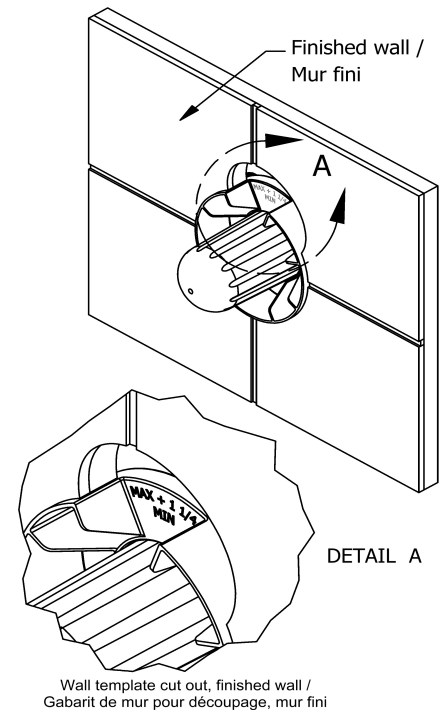

Sizes, models and finishes may differ from those presented.

Warranty

This **Riobel Inc.** product you have purchased carries a Limited Lifetime Warranty on the chrome, PVD finish, blacks and all working parts and is guaranteed from the initial purchase date against all manufacturing defects. All other finishes, including plastic components, are guaranteed for one year. All electric and/or electronic parts are covered by a 5-year limited warranty.

Customer Service

Ontario, West Canada : 888-287-5354 Quebec, Maritimes, United States : 866-473-8442