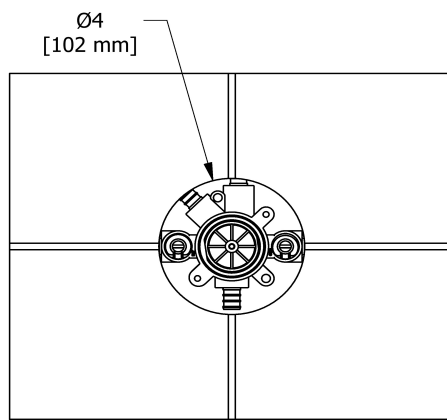

Sizes, models and finishes may differ from those presented.

Warranty

This **Riobel Inc.** product you have purchased carries a Limited Lifetime Warranty on the chrome, PVD finish, blacks and all working parts and is guaranteed from the initial purchase date against all manufacturing defects. All other finishes, including plastic components, are guaranteed for one year. All electric and/or electronic parts are covered by a 5-year limited warranty.

Customer Service

Ontario, West Canada : 888-287-5354 Quebec, Maritimes, United States : 866-473-8442