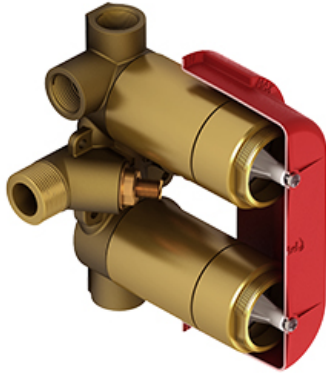

4-way Type T/P 3/4" coaxial complete valve
MMRD46+

UPC®

Specifications

Composition

- TMMRD46+C - 4-way Type T/P coaxial valve trim
- R46 - 4-way Type T/P 3/4" coaxial valve rough

Available colors

- C : Chrome
- CBK : Chrome/Black
- BN : Brushed Nickel (PVD)
- BNBK : Brushed Nickel (PVD)/Black
- PN : Polished Nickel (PVD)
- PNBK : Polished Nickel (PVD)/Black

Available flows

- 38 L/min, 10 gpm (US) 60psi
- Type TP - For use with shower heads rated at 7L/min (1.8 gpm) or higher

Certifications

- CSA B125.1
- ASME A112.18.1
- ASSE 1016

Warranty

This **Riobel Inc.** product you have purchased carries a Limited Lifetime Warranty on the chrome, PVD finish, blacks and all working parts and is guaranteed from the initial purchase date against all manufacturing defects. All other finishes, including plastic components, are guaranteed for one year. All electric and/or electronic parts are covered by a 5-year limited warranty.

Customer Service

Ontario, West Canada : 888-287-5354 Quebec, Maritimes, United States : 866-473-8442

2020.06.12

4-way Type T/P 3/4" coaxial valve rough
R46

Specifications

Descriptions

- Rough only
- 3/4" inlet male NPT
- Must be supplied with minimum 3/4" PEX , 3/4" EXPANSION PEX or 1/2" copper
- Four 1/2" outlets female NPT
- Service valves
- Test cap
- TXX46XX or TXX88XX trim required to complete