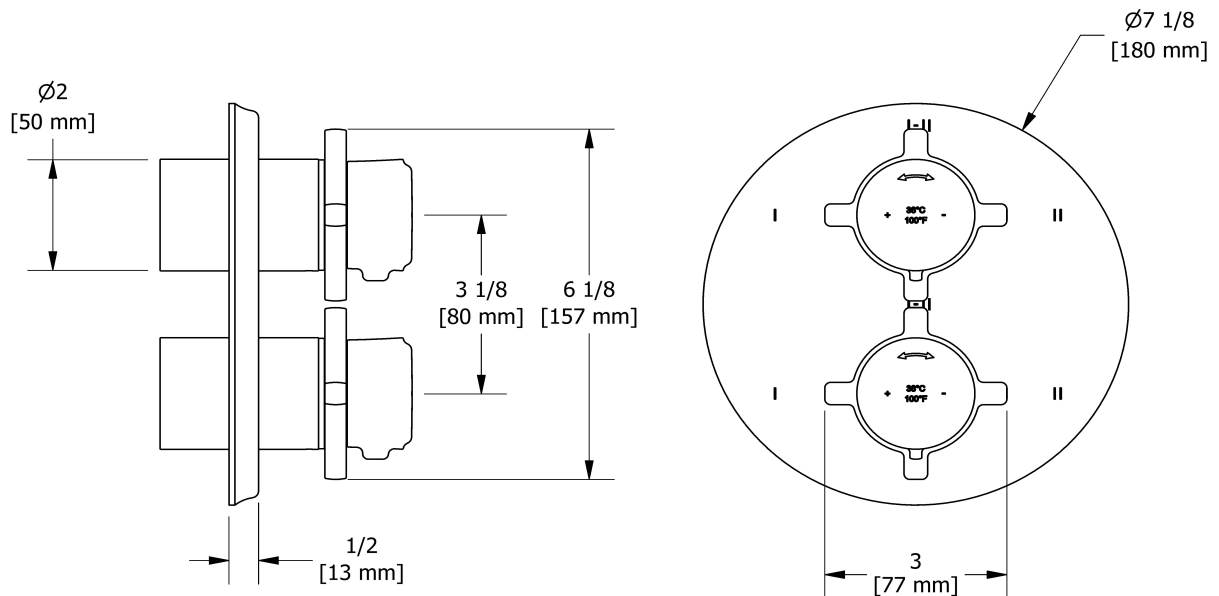

Certifications

- CSA B125.1
- ASME A112.18.1
- ASSE 1016

UPC®