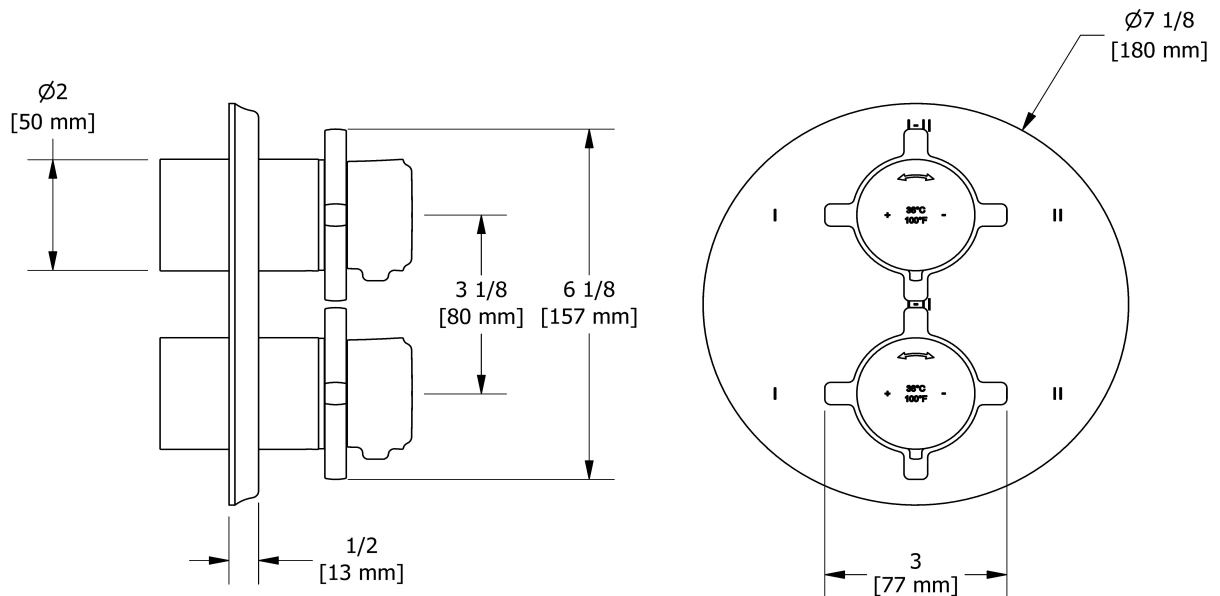

Certifications

- CSA B125.1
- ASME A112.18.1
- ASSE 1016

UPC®