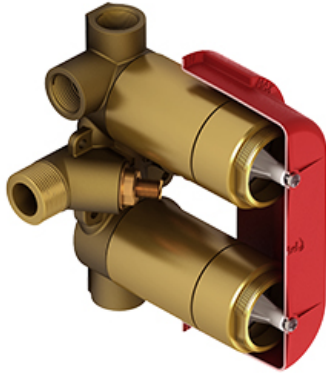

Specifications

Descriptions

- Rough only
- 3/4" inlet male NPT
- Must be supplied with minimum 3/4" PEX , 3/4" EXPANSION PEX or 1/2" copper
- Four 1/2" outlets female NPT
- Service valves
- Test cap
- TXX46XX or TXX88XX trim required to complete

Available colors

- :

Certifications

- CSA B125.1
- ASME A112.18.1
- ASSE 1016
- CMR248 Approval