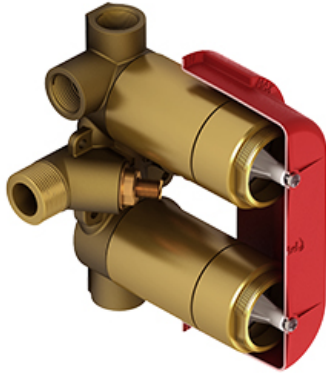

4-way Type T/P 3/4" coaxial complete valve
MMRD46X

cUPC®

Specifications

Composition

- TMMRD46XC - 4-way Type T/P coaxial valve trim
- R46 - 4-way Type T/P 3/4" coaxial valve rough

Available colors

- C : Chrome
- CBK : Chrome/Black
- BN : Brushed Nickel (PVD)
- BNBK : Brushed Nickel (PVD)/Black
- PN : Polished Nickel (PVD)
- PNBK : Polished Nickel (PVD)/Black

Available flows

- 38 L/min, 10 gpm (US) 60psi
- Type TP - For use with shower heads rated at 7L/min (1.8 gpm) or higher

Certifications

- CSA B125.1
- ASME A112.18.1
- ASSE 1016

Warranty

This **Riobel Inc.** product you have purchased carries a Limited Lifetime Warranty on the chrome, PVD finish, blacks and all working parts and is guaranteed from the initial purchase date against all manufacturing defects. All other finishes, including plastic components, are guaranteed for one year. All electric and/or electronic parts are covered by a 5-year limited warranty.

Customer Service

Ontario, West Canada : 888-287-5354 Quebec, Maritimes, United States : 866-473-8442

4-way Type T/P 3/4" coaxial valve rough
R46

Specifications

Descriptions

- Rough only
- 3/4" inlet male NPT
- Must be supplied with minimum 3/4" PEX , 3/4" EXPANSION PEX or 1/2" copper
- Four 1/2" outlets female NPT
- Service valves
- Test cap
- TXX46XX or TXX88XX trim required to complete