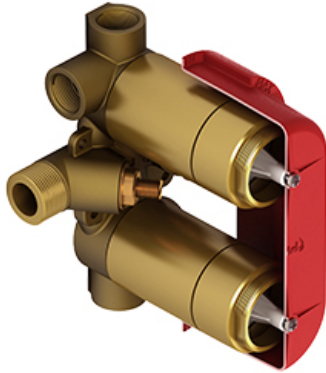

4-way Type T/P 3/4" coaxial complete valve
MMRD46X

UPC®

Specifications

Composition

- TMMRD46XC - 4-way Type T/P coaxial valve trim
- R46 - 4-way Type T/P 3/4" coaxial valve rough

Available colors

- C : Chrome
- CBK : Chrome/Black
- BN : Brushed Nickel (PVD)
- BNBK : Brushed Nickel (PVD)/Black
- PN : Polished Nickel (PVD)
- PNBK : Polished Nickel (PVD)/Black

Available flows

- 38 L/min, 10 gpm (US) 60psi
- Type TP - For use with shower heads rated at 7L/min (1.8 gpm) or higher

Certifications

- CSA B125.1
- ASME A112.18.1
- ASSE 1016

Warranty

This **Riobel Inc.** product you have purchased carries a Limited Lifetime Warranty on the chrome, PVD finish, blacks and all working parts and is guaranteed from the initial purchase date against all manufacturing defects. All other finishes, including plastic components, are guaranteed for one year. All electric and/or electronic parts are covered by a 5-year limited warranty.

Customer Service

Ontario, West Canada : 888-287-5354 Quebec, Maritimes, United States : 866-473-8442

4-way Type T/P 3/4" coaxial valve rough
R46

Specifications

Descriptions

- Rough only
- 3/4" inlet male NPT
- Must be supplied with minimum 3/4" PEX , 3/4" EXPANSION PEX or 1/2" copper
- Four 1/2" outlets female NPT
- Service valves
- Test cap
- TXX46XX or TXX88XX trim required to complete