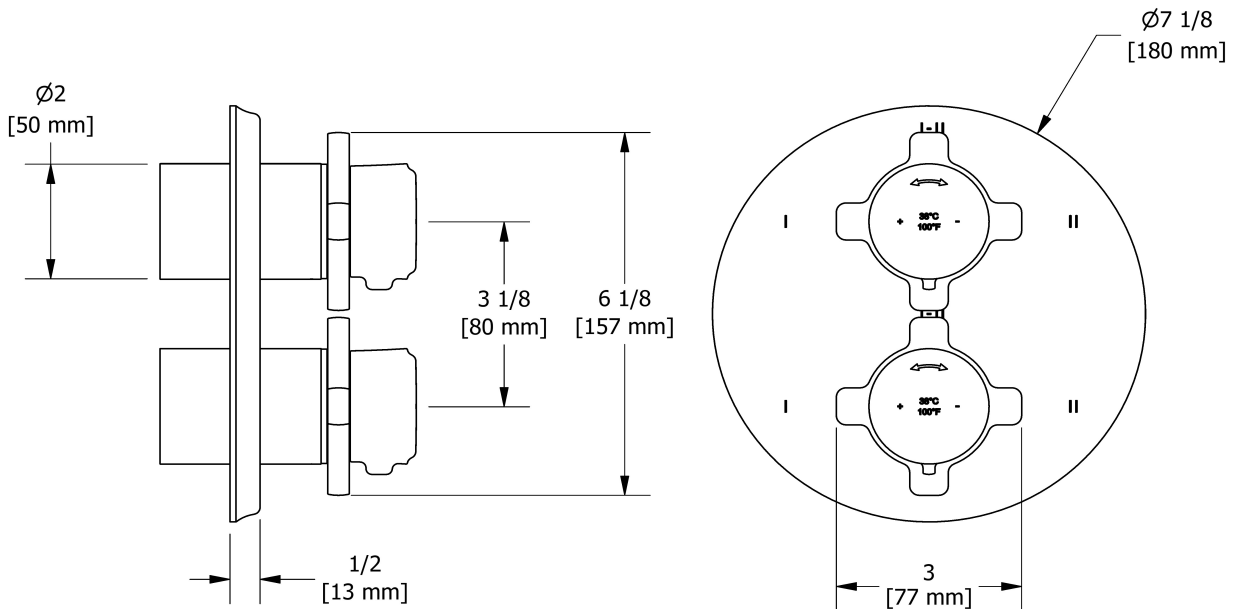

Certifications

- CSA B125.1
- ASME A112.18.1
- ASSE 1016

UPC®