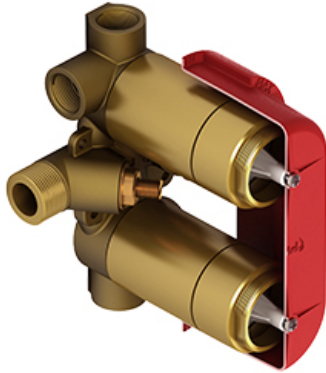

4-way Type T/P 3/4" coaxial complete valve
MMRD46X

UPC®

Specifications

Composition

- TMMRD46XC - 4-way Type T/P coaxial valve trim
- R46 - 4-way Type T/P 3/4" coaxial valve rough

Available colors

- C : Chrome
- CBK : Chrome/Black
- BN : Brushed Nickel (PVD)
- BNBK : Brushed Nickel (PVD)/Black
- PN : Polished Nickel (PVD)
- PNBK : Polished Nickel (PVD)/Black

Available flows

- 38 L/min, 10 gpm (US) 60psi
- Type TP - For use with shower heads rated at 7L/min (1.8 gpm) or higher

Certifications

- CSA B125.1
- ASME A112.18.1
- ASSE 1016

Warranty

This **Riobel Inc.** product you have purchased carries a Limited Lifetime Warranty on the chrome, PVD finish, blacks and all working parts and is guaranteed from the initial purchase date against all manufacturing defects. All other finishes, including plastic components, are guaranteed for one year. All electric and/or electronic parts are covered by a 5-year limited warranty.

Customer Service

Ontario, West Canada : 888-287-5354 Quebec, Maritimes, United States : 866-473-8442

2020.06.12

4-way Type T/P 3/4" coaxial valve rough
R46

Specifications

Descriptions

- Rough only
- 3/4" inlet male NPT
- Must be supplied with minimum 3/4" PEX , 3/4" EXPANSION PEX or 1/2" copper
- Four 1/2" outlets female NPT
- Service valves
- Test cap
- TXX46XX or TXX88XX trim required to complete