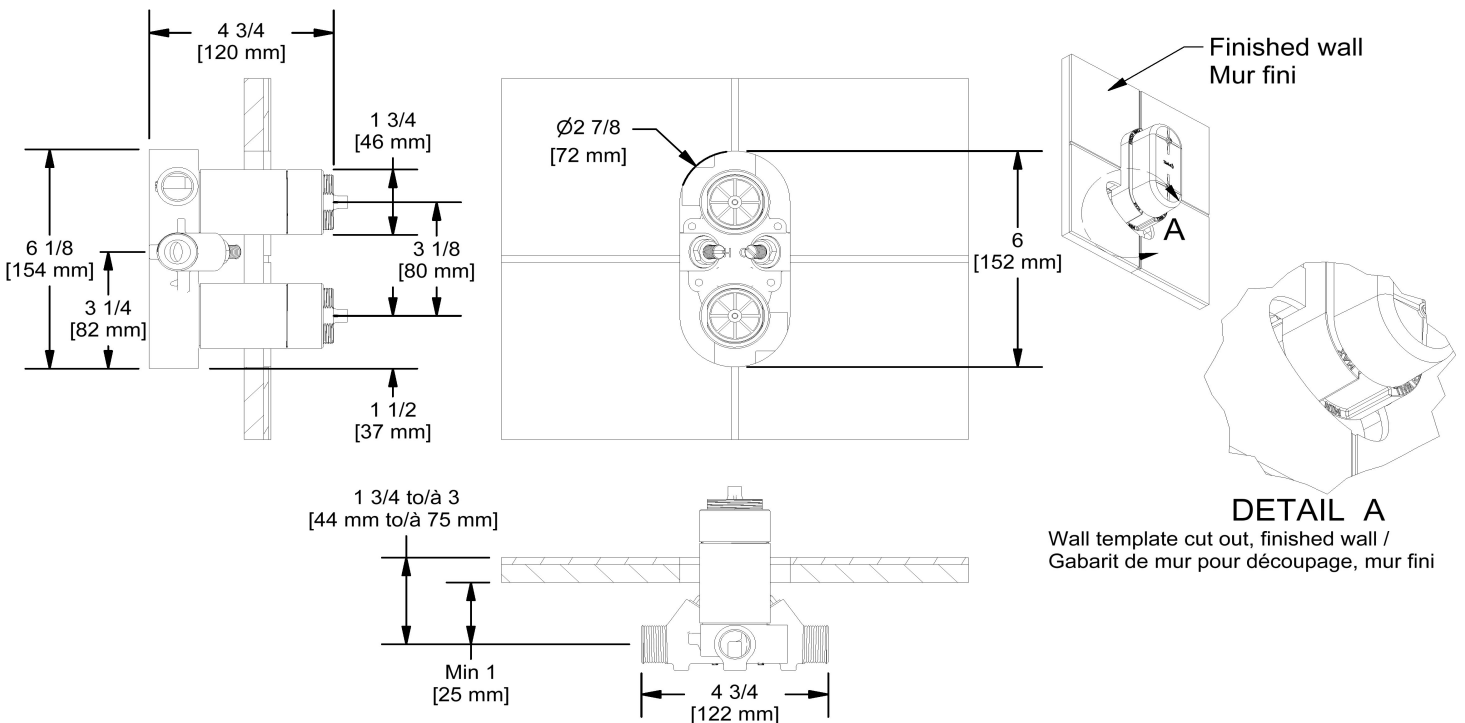

Sizes, models and finishes may differ from those presented.

Warranty

This **Riobel Inc.** product you have purchased carries a Limited Lifetime Warranty on the chrome, PVD finish, blacks and all working parts and is guaranteed from the initial purchase date against all manufacturing defects. All other finishes, including plastic components, are guaranteed for one year. All electric and/or electronic parts are covered by a 5-year limited warranty.

Customer Service

Ontario, West Canada : 888-287-5354 Quebec, Maritimes, United States : 866-473-8442