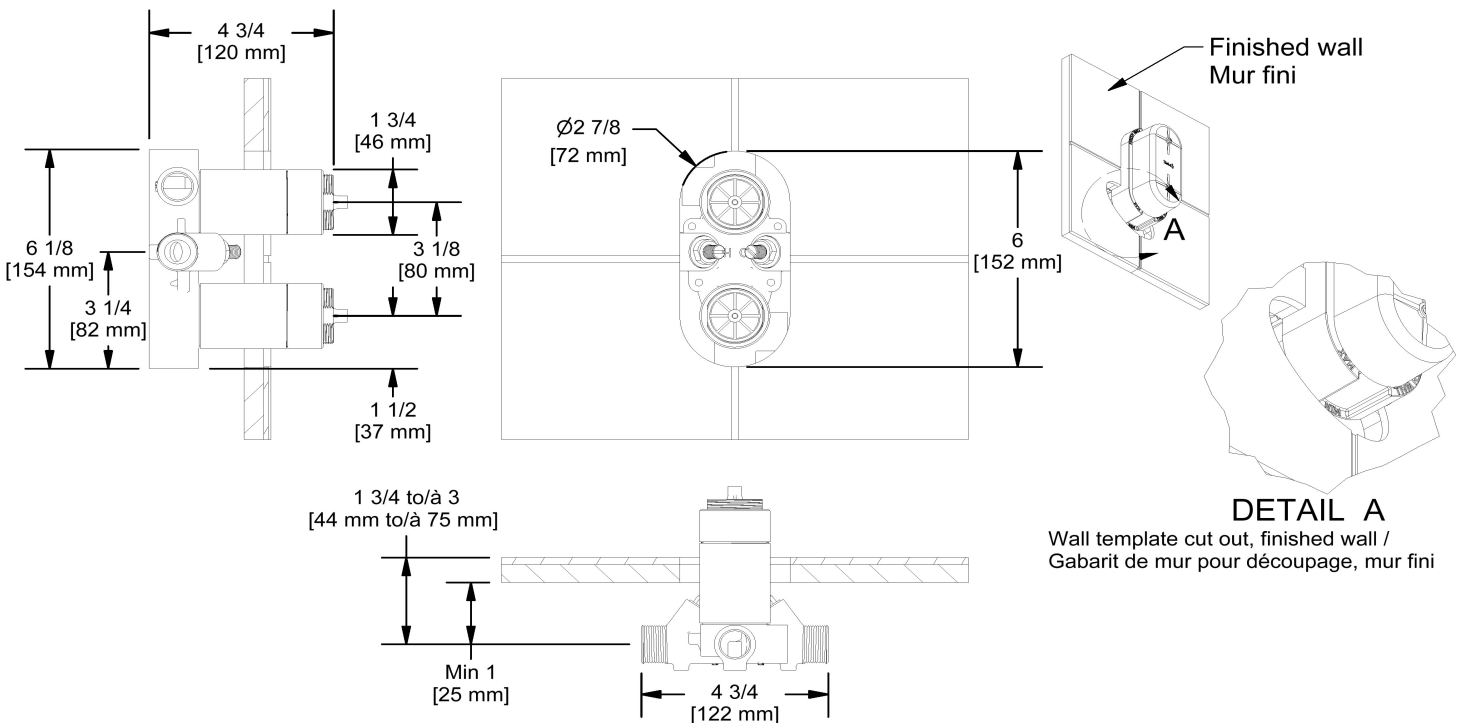

DETAIL A
Wall template cut out, finished wall /
Gabarit de mur pour découpage, mur fini

Sizes, models and finishes may differ from those presented.

Warranty

This **Riobel Inc.** product you have purchased carries a Limited Lifetime Warranty on the chrome, PVD finish, blacks and all working parts and is guaranteed from the initial purchase date against all manufacturing defects. All other finishes, including plastic components, are guaranteed for one year. All electric and/or electronic parts are covered by a 5-year limited warranty.

Customer Service

Ontario, West Canada : 888-287-5354 Quebec, Maritimes, United States : 866-473-8442