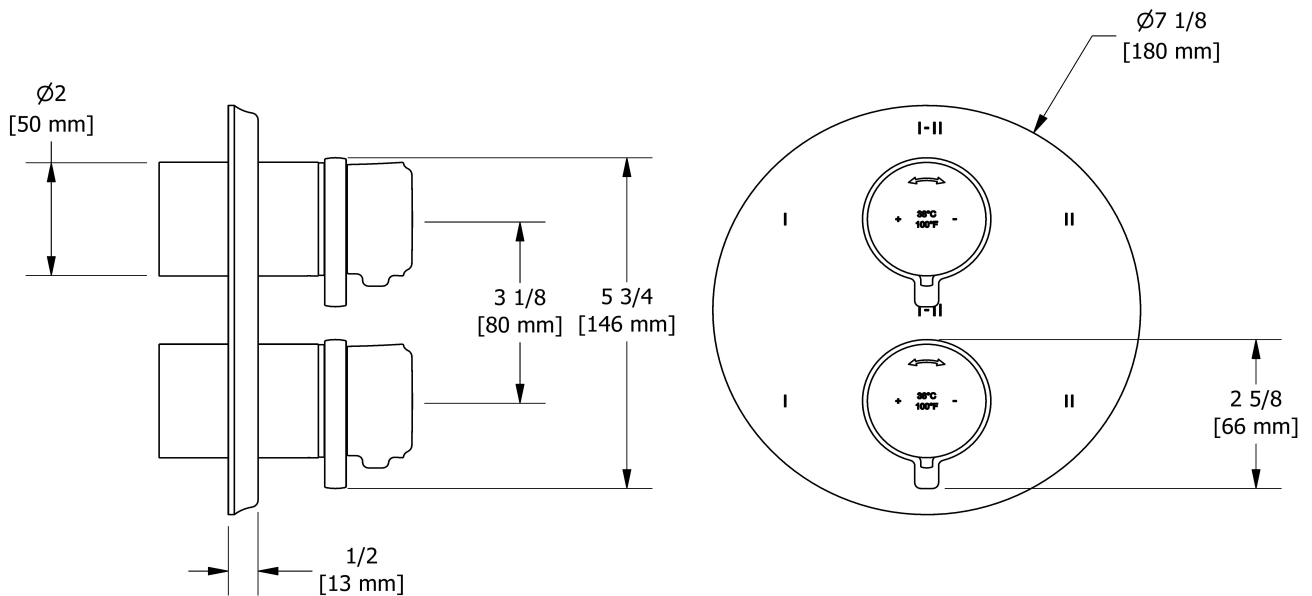

Sizes, models and finishes may differ from those presented.

Warranty

This **Riobel Inc.** product you have purchased carries a Limited Lifetime Warranty on the chrome, PVD finish, blacks and all working parts and is guaranteed from the initial purchase date against all manufacturing defects. All other finishes, including plastic components, are guaranteed for one year. All electric and/or electronic parts are covered by a 5-year limited warranty.

Customer Service

Ontario, West Canada : 888-287-5354 Quebec, Maritimes, United States : 866-473-8442