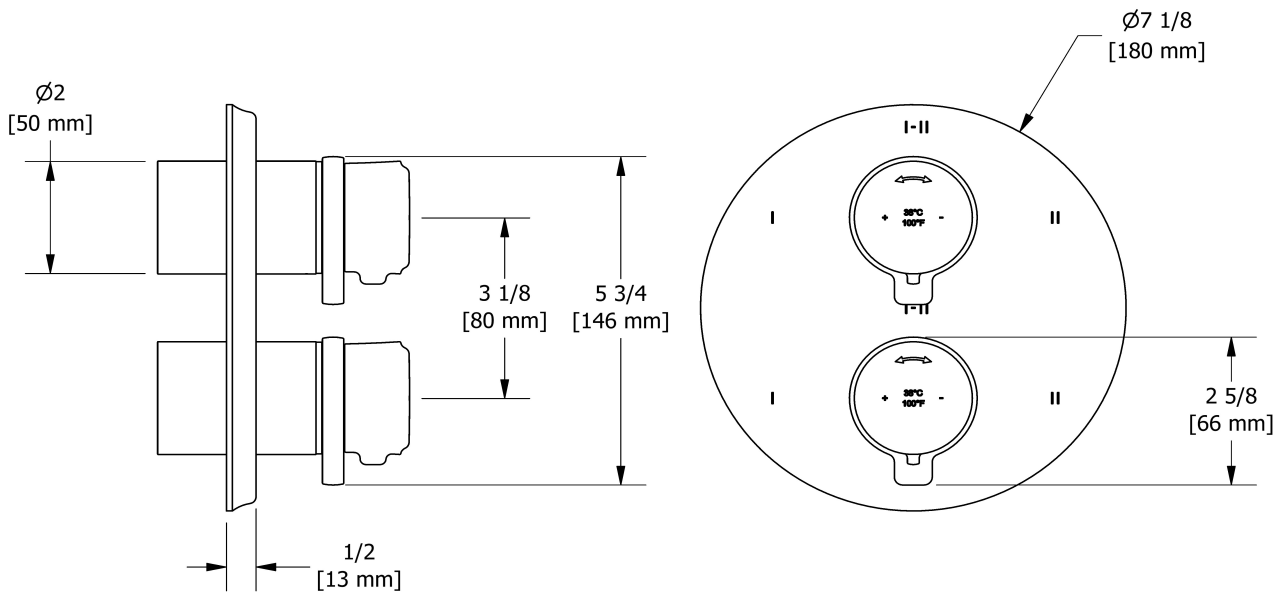

Sizes, models and finishes may differ from those presented.

Warranty

This **Riobel Inc.** product you have purchased carries a Limited Lifetime Warranty on the chrome, PVD finish, blacks and all working parts and is guaranteed from the initial purchase date against all manufacturing defects. All other finishes, including plastic components, are guaranteed for one year. All electric and/or electronic parts are covered by a 5-year limited warranty.

Customer Service

Ontario, West Canada : 888-287-5354 Quebec, Maritimes, United States : 866-473-8442

2020.06.12