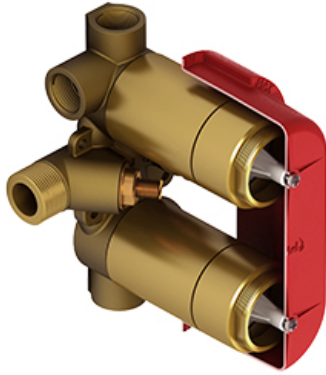

4-way Type T/P ¾" coaxial complete valve
MMRD46J

cUPC®

Specifications

Composition

- TMMRD46JC - 4-way Type T/P coaxial valve trim
- R46 - 4-way Type T/P ¾" coaxial valve rough

Available colors

- C : Chrome
- CBK : Chrome/Black
- BN : Brushed Nickel (PVD)
- BNBK : Brushed Nickel (PVD)/Black
- PN : Polished Nickel (PVD)
- PNBK : Polished Nickel (PVD)/Black

Available flows

- 38 L/min, 10 gpm (US) 60psi
- Type TP - For use with shower heads rated at 7L/min (1.8 gpm) or higher

Certifications

- CSA B125.1
- ASME A112.18.1
- ASSE 1016

Warranty

This **Riobel Inc.** product you have purchased carries a Limited Lifetime Warranty on the chrome, PVD finish, blacks and all working parts and is guaranteed from the initial purchase date against all manufacturing defects. All other finishes, including plastic components, are guaranteed for one year. All electric and/or electronic parts are covered by a 5-year limited warranty.

Customer Service

Ontario, West Canada : 888-287-5354 Quebec, Maritimes, United States : 866-473-8442

2020.06.12

4-way Type T/P 3/4" coaxial valve rough
R46

Specifications

Descriptions

- Rough only
- 3/4" inlet male NPT
- Must be supplied with minimum 3/4" PEX , 3/4" EXPANSION PEX or 1/2" copper
- Four 1/2" outlets female NPT
- Service valves
- Test cap
- TXX46XX or TXX88XX trim required to complete