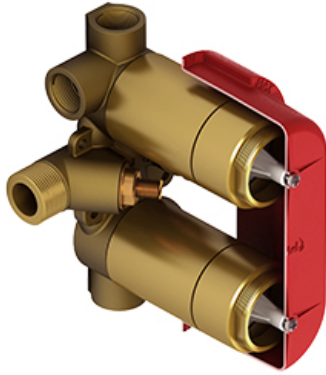

4-way Type T/P 3/4" coaxial complete valve
MMRD46J

UPC®

Specifications

Composition

- TMMRD46JC - 4-way Type T/P coaxial valve trim
- R46 - 4-way Type T/P 3/4" coaxial valve rough

Available colors

- C : Chrome
- CBK : Chrome/Black
- BN : Brushed Nickel (PVD)
- BNBK : Brushed Nickel (PVD)/Black
- PN : Polished Nickel (PVD)
- PNBK : Polished Nickel (PVD)/Black

Available flows

- 38 L/min, 10 gpm (US) 60psi
- Type TP - For use with shower heads rated at 7L/min (1.8 gpm) or higher

Certifications

- CSA B125.1
- ASME A112.18.1
- ASSE 1016

Warranty

This **Riobel Inc.** product you have purchased carries a Limited Lifetime Warranty on the chrome, PVD finish, blacks and all working parts and is guaranteed from the initial purchase date against all manufacturing defects. All other finishes, including plastic components, are guaranteed for one year. All electric and/or electronic parts are covered by a 5-year limited warranty.

Customer Service

Ontario, West Canada : 888-287-5354 Quebec, Maritimes, United States : 866-473-8442

2020.06.12

4-way Type T/P 3/4" coaxial valve rough
R46

Specifications

Descriptions

- Rough only
- 3/4" inlet male NPT
- Must be supplied with minimum 3/4" PEX , 3/4" EXPANSION PEX or 1/2" copper
- Four 1/2" outlets female NPT
- Service valves
- Test cap
- TXX46XX or TXX88XX trim required to complete