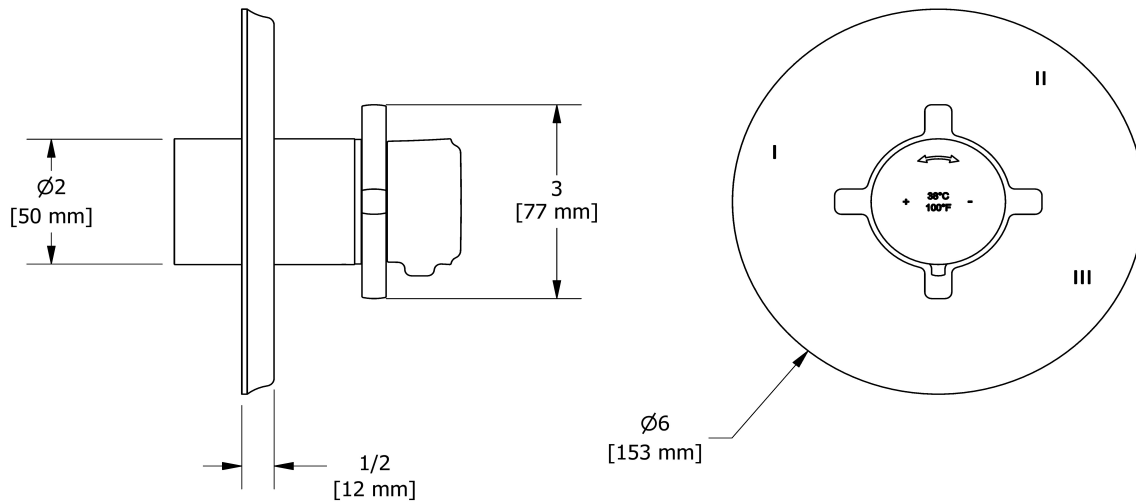

Certifications

- CSA B125.1
- ASME A112.18.1
- ASSE 1016

cUPC®