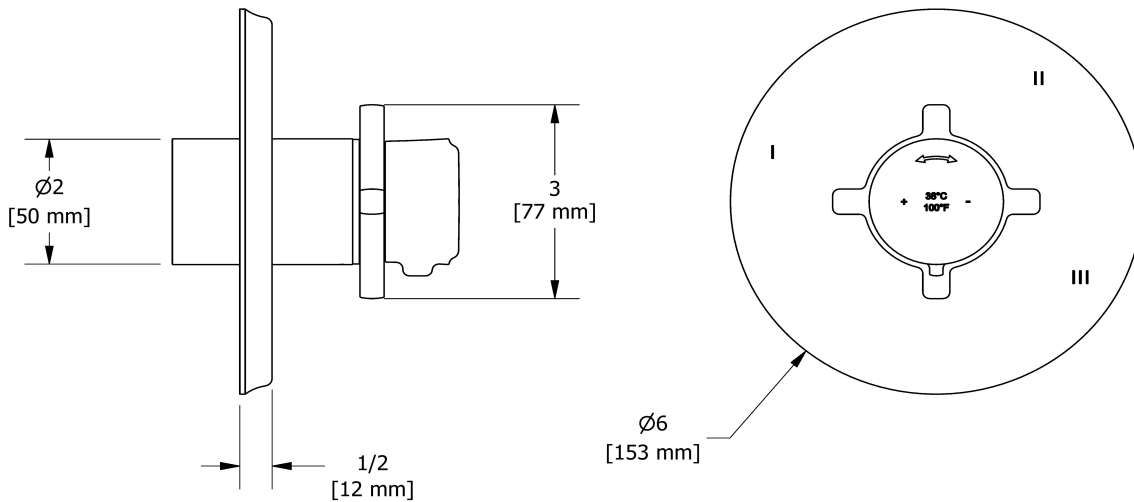

Sizes, models and finishes may differ from those presented.

Warranty

This **Riobel Inc.** product you have purchased carries a Limited Lifetime Warranty on the chrome, PVD finish, blacks and all working parts and is guaranteed from the initial purchase date against all manufacturing defects. All other finishes, including plastic components, are guaranteed for one year. All electric and/or electronic parts are covered by a 5-year limited warranty.

Customer Service

Ontario, West Canada : 888-287-5354 Quebec, Maritimes, United States : 866-473-8442

2020.06.12