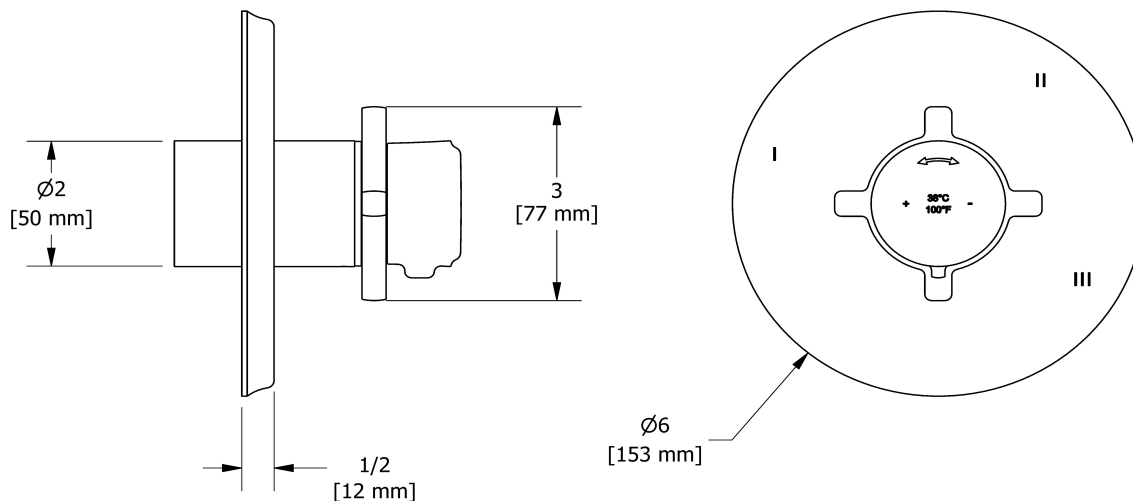

Certifications

- CSA B125.1
- ASME A112.18.1
- ASSE 1016

UPC®