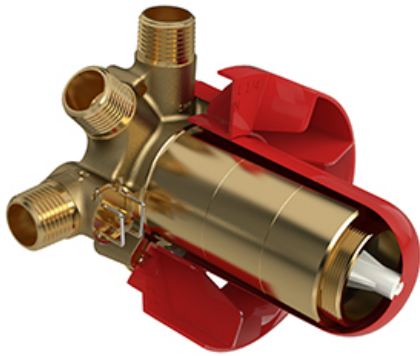

3-way Type T/P coaxial complete valve
MMRD45+

Specifications

Composition

- TMMRD45+C - 3-way Type T/P coaxial valve trim
- R45 - 3-way Type T/P coaxial valve rough

Available colors

- C : Chrome
- CBK : Chrome/Black
- BN : Brushed Nickel (PVD)
- BNBK : Brushed Nickel (PVD)/Black
- PN : Polished Nickel (PVD)
- PNBK : Polished Nickel (PVD)/Black

Available flows

- 24 L/min, 6.3 gpm (US) 60psi
- Type TP - For use with shower heads rated at 7L/min (1.8 gpm) or higher

Certifications

- CSA B125.1
- ASME A112.18.1
- ASSE 1016

cUPC®

Warranty

This **Riobel Inc.** product you have purchased carries a Limited Lifetime Warranty on the chrome, PVD finish, blacks and all working parts and is guaranteed from the initial purchase date against all manufacturing defects. All other finishes, including plastic components, are guaranteed for one year. All electric and/or electronic parts are covered by a 5-year limited warranty.

Customer Service

Ontario, West Canada : 888-287-5354 Quebec, Maritimes, United States : 866-473-8442

2020.06.12

3-way Type T/P coaxial valve trim
TMMRD45+

Specifications

Descriptions

- R45, R45-SPEX or R45-EX rough required to complete
- Thermostatic/pressure balance coaxial cartridge with check valves
- Trim only
- 6 positions (OFF, 1, 1 and 2, 2, 2 and 3, 3) share

Customer Service

Ontario, West Canada : 888-287-5354 Quebec, Maritimes, United States : 866-473-8442

2020.06.12

3-way Type T/P coaxial valve rough
R45

Specifications

Descriptions

- TXX45XX or TXX47XX trim required to complete
- ½" inlet male NPT or sweat
- Service valves
- Rough only
- Three ½" outlets male NPT or sweat
- Test cap