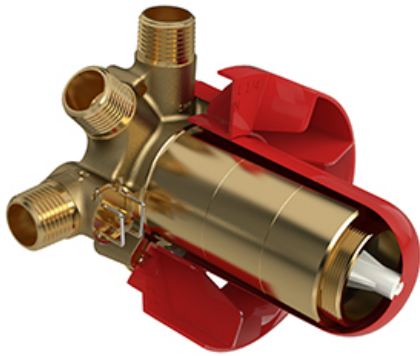

3-way Type T/P coaxial complete valve
MMRD45X

cUPC®

Specifications

Composition

- TMMRD45XC - 3-way Type T/P coaxial valve trim
- R45 - 3-way Type T/P coaxial valve rough

Available colors

- C : Chrome
- CBK : Chrome/Black
- BN : Brushed Nickel (PVD)
- BNBK : Brushed Nickel (PVD)/Black
- PN : Polished Nickel (PVD)
- PNBK : Polished Nickel (PVD)/Black

Available flows

- 24 L/min, 6.3 gpm (US) 60psi
- Type TP - For use with shower heads rated at 7L/min (1.8 gpm) or higher

Certifications

- CSA B125.1
- ASME A112.18.1
- ASSE 1016

Warranty

This **Riobel Inc.** product you have purchased carries a Limited Lifetime Warranty on the chrome, PVD finish, blacks and all working parts and is guaranteed from the initial purchase date against all manufacturing defects. All other finishes, including plastic components, are guaranteed for one year. All electric and/or electronic parts are covered by a 5-year limited warranty.

Customer Service

Ontario, West Canada : 888-287-5354 Quebec, Maritimes, United States : 866-473-8442

2020.06.12

3-way Type T/P coaxial valve trim
TMMRD45X

Specifications

Descriptions

- R45, R45-SPEX or R45-EX rough required to complete
- Thermostatic/pressure balance coaxial cartridge with check valves
- Trim only
- 6 positions (OFF, 1, 1 and 2, 2, 2 and 3, 3) share

Customer Service

Ontario, West Canada : 888-287-5354 Quebec, Maritimes, United States : 866-473-8442

2020.06.12

3-way Type T/P coaxial valve rough
R45

Specifications

Descriptions

- TXX45XX or TXX47XX trim required to complete
- ½" inlet male NPT or sweat
- Service valves
- Rough only
- Three ½" outlets male NPT or sweat
- Test cap