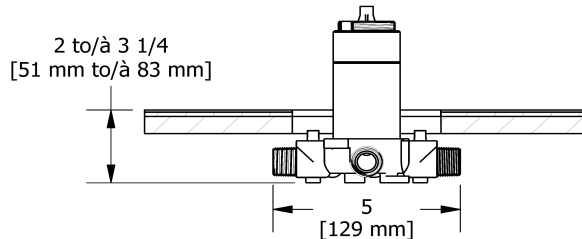

Sizes, models and finishes may differ from those presented.

Warranty

This **Riobel Inc.** product you have purchased carries a Limited Lifetime Warranty on the chrome, PVD finish, blacks and all working parts and is guaranteed from the initial purchase date against all manufacturing defects. All other finishes, including plastic components, are guaranteed for one year. All electric and/or electronic parts are covered by a 5-year limited warranty.

Customer Service

Ontario, West Canada : 888-287-5354 Quebec, Maritimes, United States : 866-473-8442