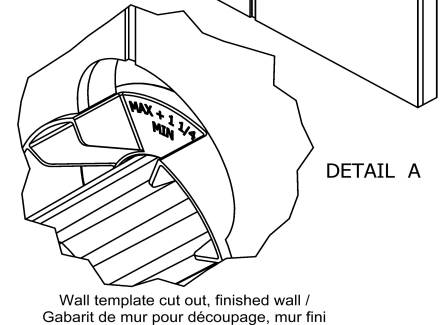

Sizes, models and finishes may differ from those presented.

Warranty

This **Riobel Inc.** product you have purchased carries a Limited Lifetime Warranty on the chrome, PVD finish, blacks and all working parts and is guaranteed from the initial purchase date against all manufacturing defects. All other finishes, including plastic components, are guaranteed for one year. All electric and/or electronic parts are covered by a 5-year limited warranty.

Customer Service

Ontario, West Canada : 888-287-5354 Quebec, Maritimes, United States : 866-473-8442