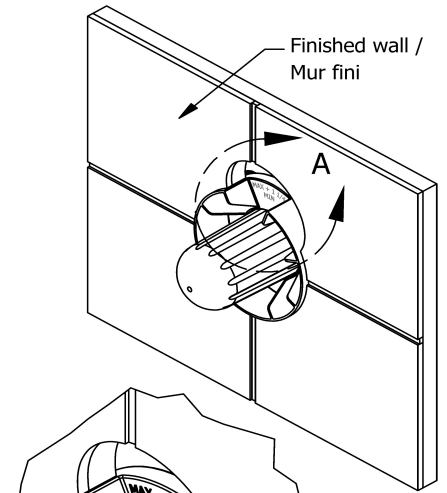

Sizes, models and finishes may differ from those presented.

Warranty

This **Riobel Inc.** product you have purchased carries a Limited Lifetime Warranty on the chrome, PVD finish, blacks and all working parts and is guaranteed from the initial purchase date against all manufacturing defects. All other finishes, including plastic components, are guaranteed for one year. All electric and/or electronic parts are covered by a 5-year limited warranty.

Customer Service

Ontario, West Canada : 888-287-5354 Quebec, Maritimes, United States : 866-473-8442