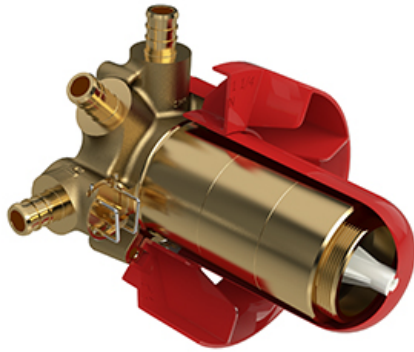

Specifications

Descriptions

- Rough only
- Service valves
- TXX45XX or TXX47XX trim required to complete
- Test cap
- Three 1/2" outlets PEX
- 1/2" inlet PEX

Available colors

- :

Certifications

- CSA B125.1
- ASME A112.18.1
- ASSE 1016
- CMR248 Approval