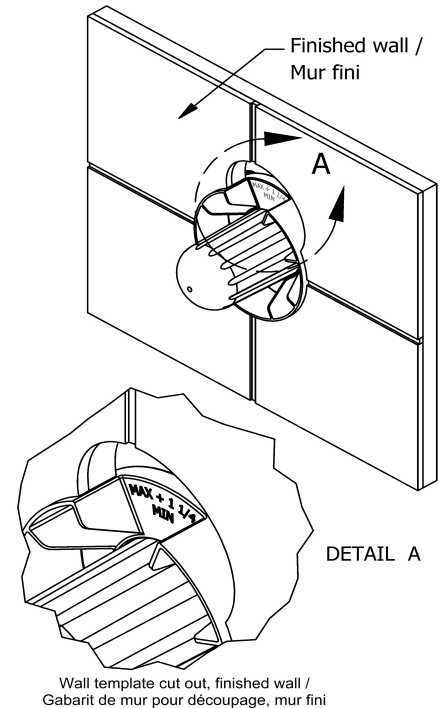

Sizes, models and finishes may differ from those presented.

Warranty

This **Riobel Inc.** product you have purchased carries a Limited Lifetime Warranty on the chrome, PVD finish, blacks and all working parts and is guaranteed from the initial purchase date against all manufacturing defects. All other finishes, including plastic components, are guaranteed for one year. All electric and/or electronic parts are covered by a 5-year limited warranty.

Customer Service

Ontario, West Canada : 888-287-5354 Quebec, Maritimes, United States : 866-473-8442