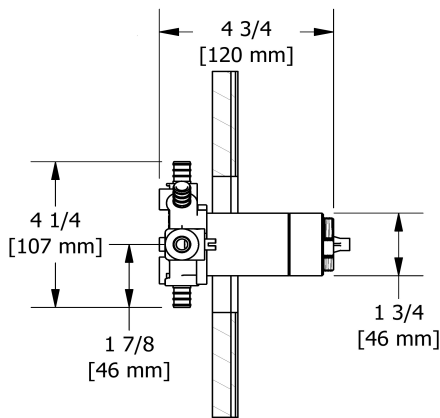

Sizes, models and finishes may differ from those presented.

Warranty

This **Riobel Inc.** product you have purchased carries a Limited Lifetime Warranty on the chrome, PVD finish, blacks and all working parts and is guaranteed from the initial purchase date against all manufacturing defects. All other finishes, including plastic components, are guaranteed for one year. All electric and/or electronic parts are covered by a 5-year limited warranty.

Customer Service

Ontario, West Canada : 888-287-5354 Quebec, Maritimes, United States : 866-473-8442