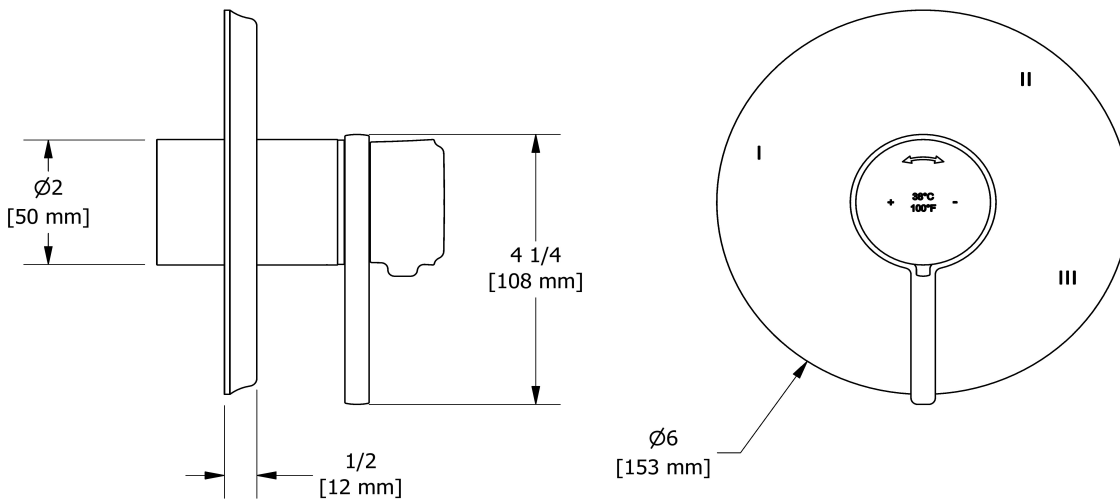

Sizes, models and finishes may differ from those presented.

Warranty

This **Riobel Inc.** product you have purchased carries a Limited Lifetime Warranty on the chrome, PVD finish, blacks and all working parts and is guaranteed from the initial purchase date against all manufacturing defects. All other finishes, including plastic components, are guaranteed for one year. All electric and/or electronic parts are covered by a 5-year limited warranty.

Customer Service

Ontario, West Canada : 888-287-5354 Quebec, Maritimes, United States : 866-473-8442

2020.06.12