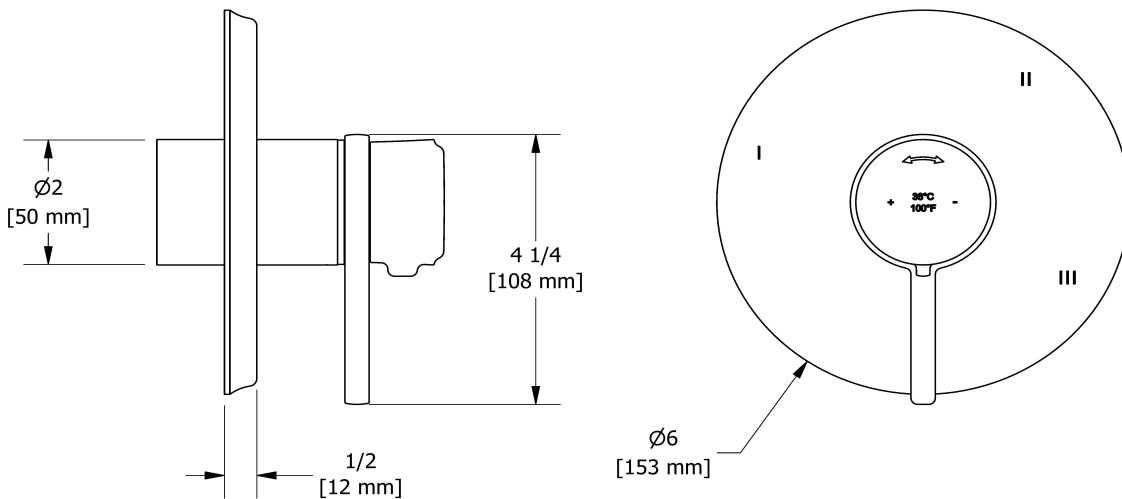

Sizes, models and finishes may differ from those presented.

Warranty

This **Riobel Inc.** product you have purchased carries a Limited Lifetime Warranty on the chrome, PVD finish, blacks and all working parts and is guaranteed from the initial purchase date against all manufacturing defects. All other finishes, including plastic components, are guaranteed for one year. All electric and/or electronic parts are covered by a 5-year limited warranty.

Customer Service

Ontario, West Canada : 888-287-5354 Quebec, Maritimes, United States : 866-473-8442

2020.06.12