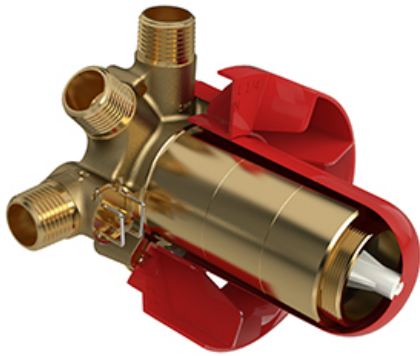

3-way Type T/P coaxial complete valve
MMRD45J

Specifications

Composition

- TMMRD45JC - 3-way Type T/P coaxial valve trim
- R45 - 3-way Type T/P coaxial valve rough

Available colors

- C : Chrome
- CBK : Chrome/Black
- BN : Brushed Nickel (PVD)
- BNBK : Brushed Nickel (PVD)/Black
- PN : Polished Nickel (PVD)
- PNBK : Polished Nickel (PVD)/Black

Available flows

- 24 L/min, 6.3 gpm (US) 60psi
- Type TP - For use with shower heads rated at 7L/min (1.8 gpm) or higher

Certifications

- CSA B125.1
- ASME A112.18.1
- ASSE 1016
- ADA

Warranty

This **Riobel Inc.** product you have purchased carries a Limited Lifetime Warranty on the chrome, PVD finish, blacks and all working parts and is guaranteed from the initial purchase date against all manufacturing defects. All other finishes, including plastic components, are guaranteed for one year. All electric and/or electronic parts are covered by a 5-year limited warranty.

Customer Service

Ontario, West Canada : 888-287-5354 Quebec, Maritimes, United States : 866-473-8442

3-way Type T/P coaxial valve trim
TMMRD45J

Specifications

Descriptions

- R45, R45-SPEX or R45-EX rough required to complete
- Thermostatic/pressure balance coaxial cartridge with check valves
- Trim only
- 6 positions (OFF, 1, 1 and 2, 2, 2 and 3, 3) share

Customer Service

Ontario, West Canada : 888-287-5354 Quebec, Maritimes, United States : 866-473-8442

2020.06.12

3-way Type T/P coaxial valve rough
R45

Specifications

Descriptions

- TXX45XX or TXX47XX trim required to complete
- ½" inlet male NPT or sweat
- Service valves
- Rough only
- Three ½" outlets male NPT or sweat
- Test cap