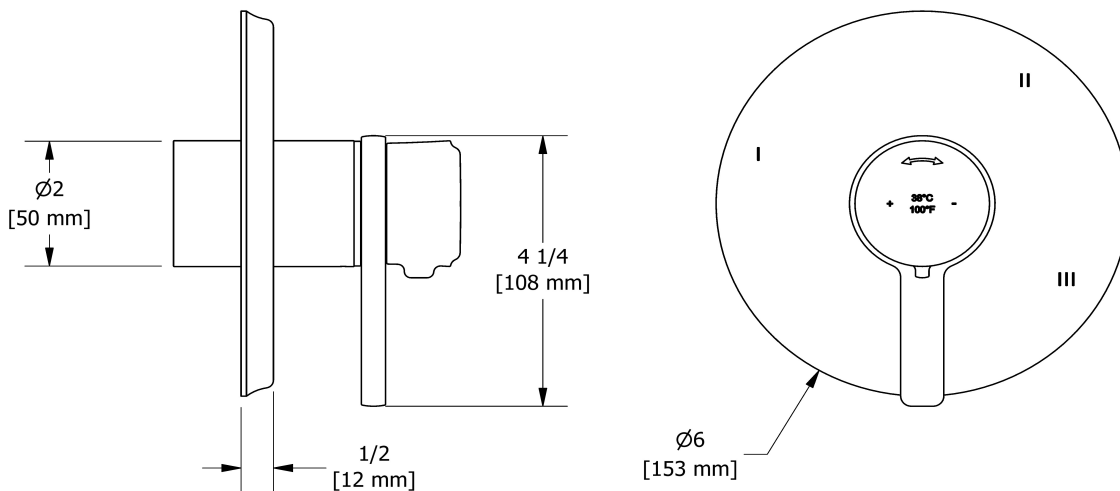

Sizes, models and finishes may differ from those presented.

Warranty

This **Riobel Inc.** product you have purchased carries a Limited Lifetime Warranty on the chrome, PVD finish, blacks and all working parts and is guaranteed from the initial purchase date against all manufacturing defects. All other finishes, including plastic components, are guaranteed for one year. All electric and/or electronic parts are covered by a 5-year limited warranty.

Customer Service

Ontario, West Canada : 888-287-5354 Quebec, Maritimes, United States : 866-473-8442

2020.06.12