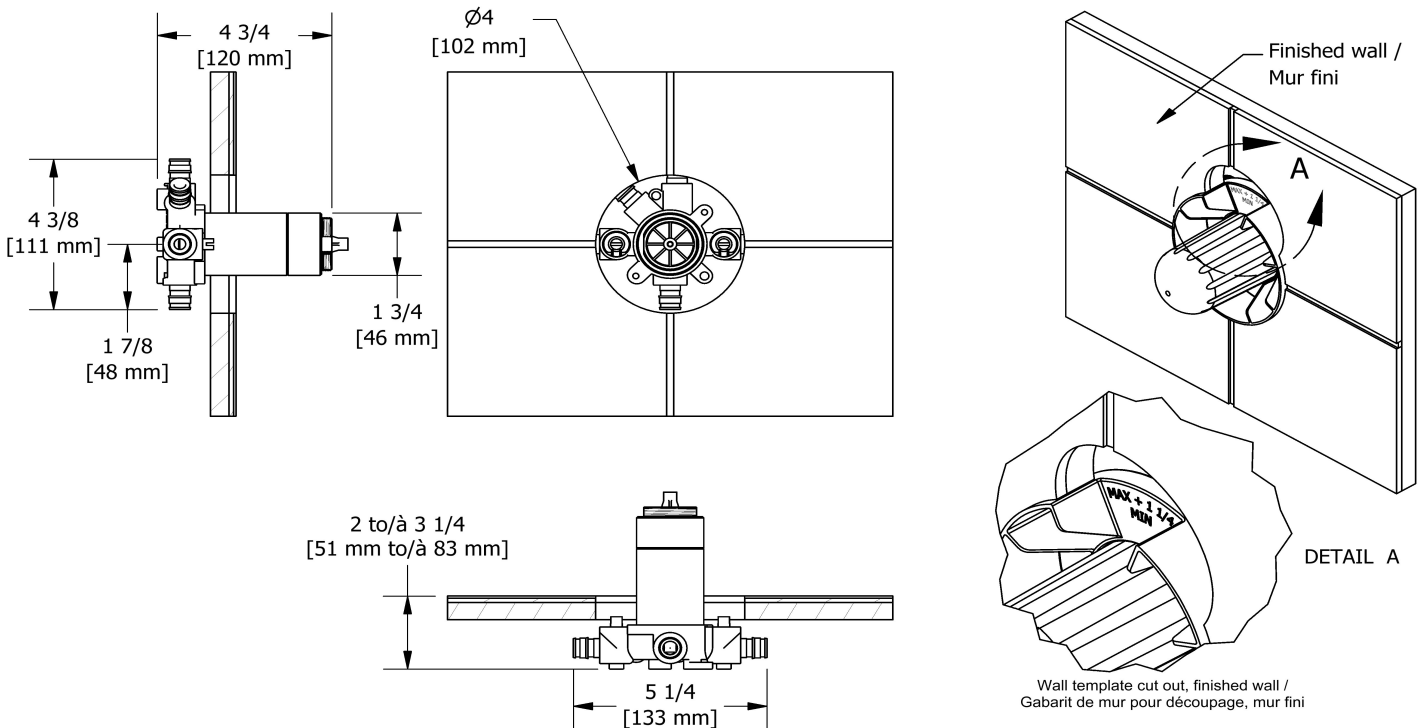

Certifications

- CSA B125.1
- ASME A112.18.1
- ASSE 1016
- CMR248 Approval

UPC®