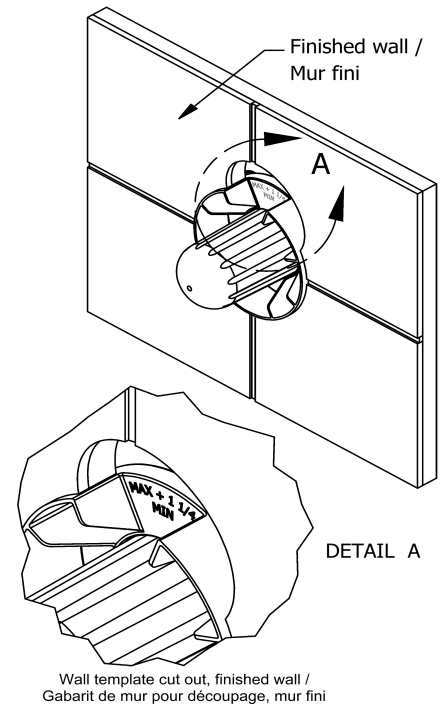

Certifications

- CSA B125.1
- ASME A112.18.1
- ASSE 1016
- CMR248 Approval

UPC®