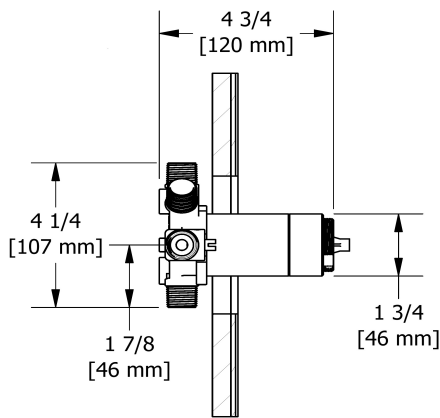

Certifications

- CSA B125.1
- ASME A112.18.1
- ASSE 1016
- CMR248 Approval

UPC®