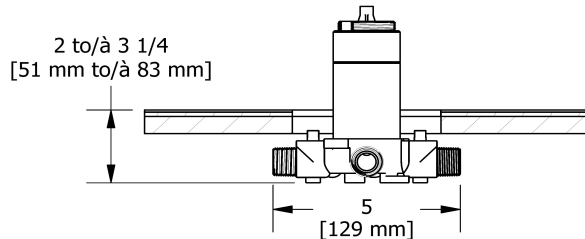

Certifications

- CSA B125.1
- ASME A112.18.1
- ASSE 1016
- CMR248 Approval

UPC®