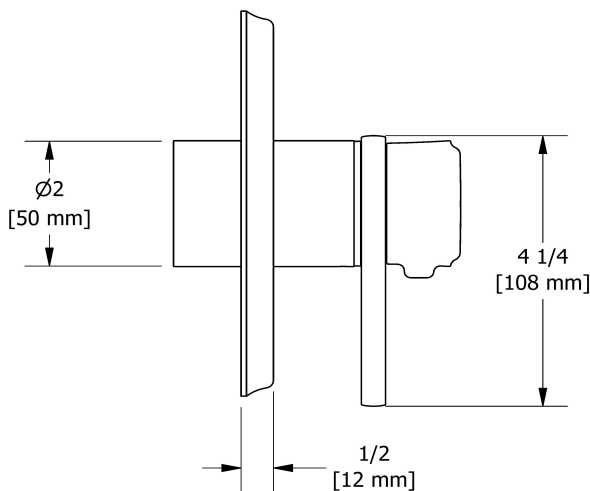

Sizes, models and finishes may differ from those presented.

Warranty

This **Riobel Inc.** product you have purchased carries a Limited Lifetime Warranty on the chrome, PVD finish, blacks and all working parts and is guaranteed from the initial purchase date against all manufacturing defects. All other finishes, including plastic components, are guaranteed for one year. All electric and/or electronic parts are covered by a 5-year limited warranty.

Customer Service

Ontario, West Canada : 888-287-5354 Quebec, Maritimes, United States : 866-473-8442

2020.06.12