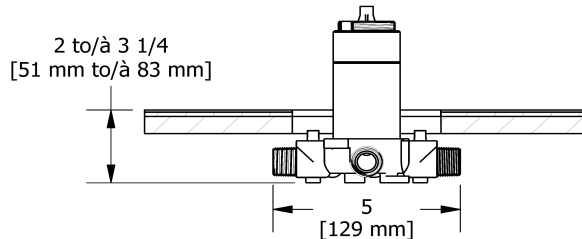

Certifications

- CSA B125.1
- ASME A112.18.1
- ASSE 1016
- CMR248 Approval

UPC®