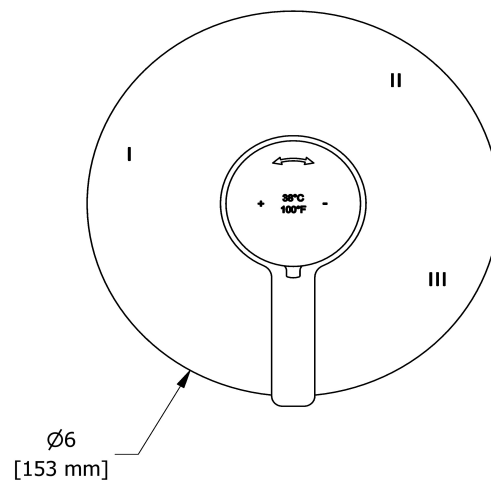

Sizes, models and finishes may differ from those presented.

Warranty

This **Riobel Inc.** product you have purchased carries a Limited Lifetime Warranty on the chrome, PVD finish, blacks and all working parts and is guaranteed from the initial purchase date against all manufacturing defects. All other finishes, including plastic components, are guaranteed for one year. All electric and/or electronic parts are covered by a 5-year limited warranty.

Customer Service

Ontario, West Canada : 888-287-5354 Quebec, Maritimes, United States : 866-473-8442

2020.06.12