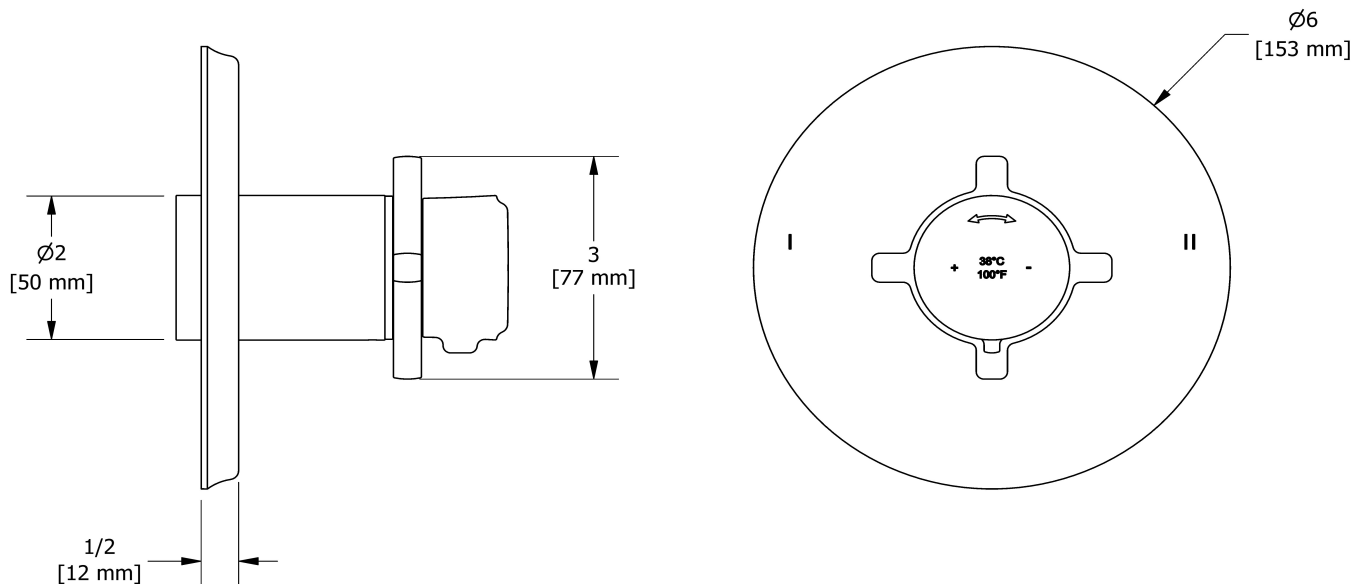

Certifications

- CSA B125.1
- ASME A112.18.1
- ASSE 1016

UPC®