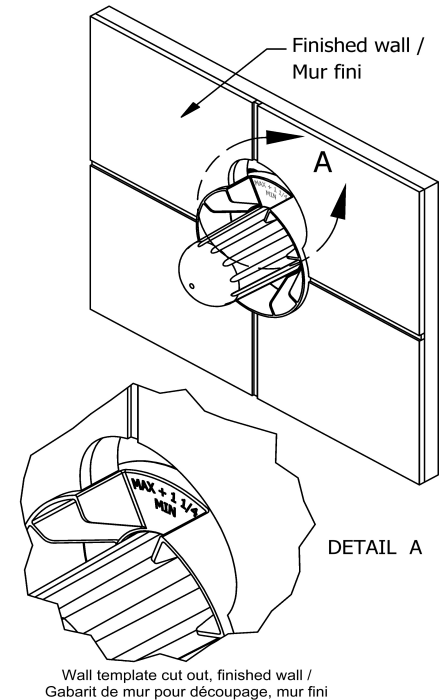

Certifications

- CSA B125.1
- ASME A112.18.1
- ASSE 1016
- CMR248 Approval

UPC®