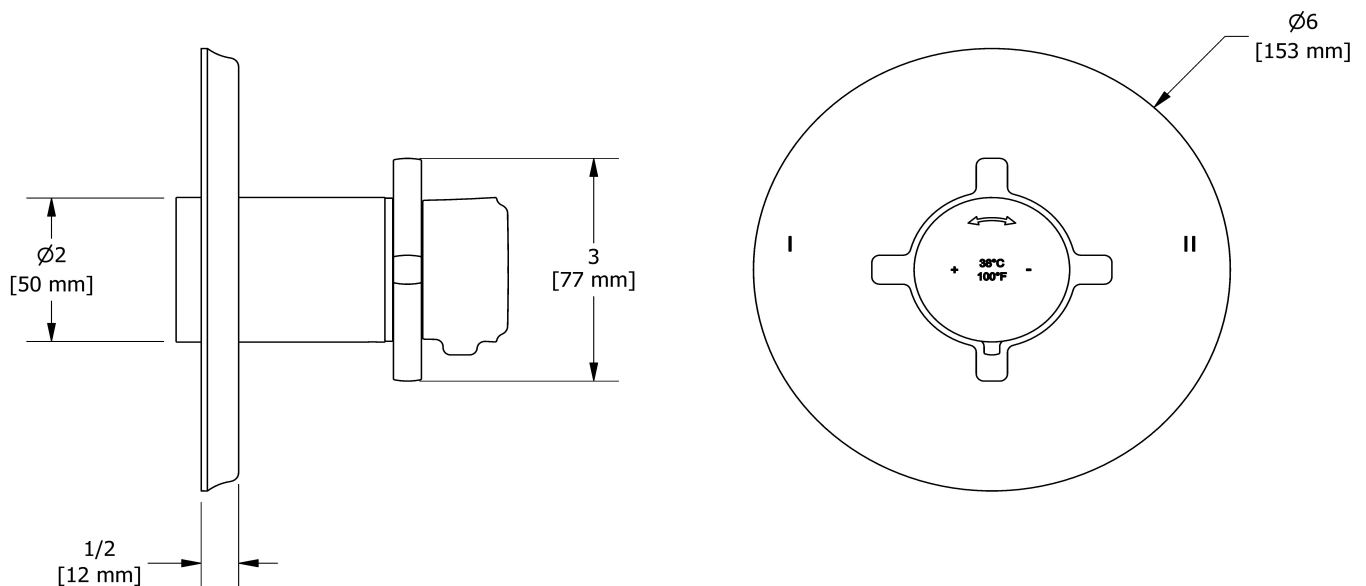

Certifications

- CSA B125.1
- ASME A112.18.1
- ASSE 1016

UPC®