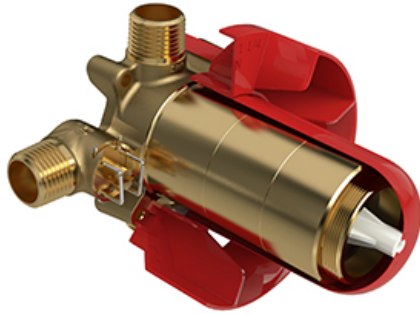

2-way no share Type T/P coaxial complete valve
MMRD44X

Specifications

Composition

- TMMRD44XC - 2-way no share Type T/P coaxial valve trim
- R23 - 2-way Type T/P coaxial valve rough

Available colors

- C : Chrome
- CBK : Chrome/Black
- BN : Brushed Nickel (PVD)
- BNBK : Brushed Nickel (PVD)/Black
- PN : Polished Nickel (PVD)
- PNBK : Polished Nickel (PVD)/Black

Available flows

- 24 L/min, 6.3 gpm (US) 60psi
- Type TP - For use with shower heads rated at 7L/min (1.8 gpm) or higher

Warranty

This **Riobel Inc.** product you have purchased carries a Limited Lifetime Warranty on the chrome, PVD finish, blacks and all working parts and is guaranteed from the initial purchase date against all manufacturing defects. All other finishes, including plastic components, are guaranteed for one year. All electric and/or electronic parts are covered by a 5-year limited warranty.

Customer Service

Ontario, West Canada : 888-287-5354 Quebec, Maritimes, United States : 866-473-8442

2-way no share Type T/P coaxial valve trim
TMMRD44X

Specifications

Descriptions

- R23, R23-SPEX or R23-EX rough required to complete
- Thermostatic/pressure balance coaxial cartridge with check valves
- Trim only
- 3 positions (OFF, 1, 2) no share

Customer Service

Ontario, West Canada : 888-287-5354 Quebec, Maritimes, United States : 866-473-8442

2020.06.12

2-way Type T/P coaxial valve rough
R23

Specifications

Descriptions

- Test cap
- Service valves
- ½" inlet male NPT or sweat
- Two ½" outlets male NPT or sweat
- TXX23XX or TXX44XX trim required to complete
- Rough only