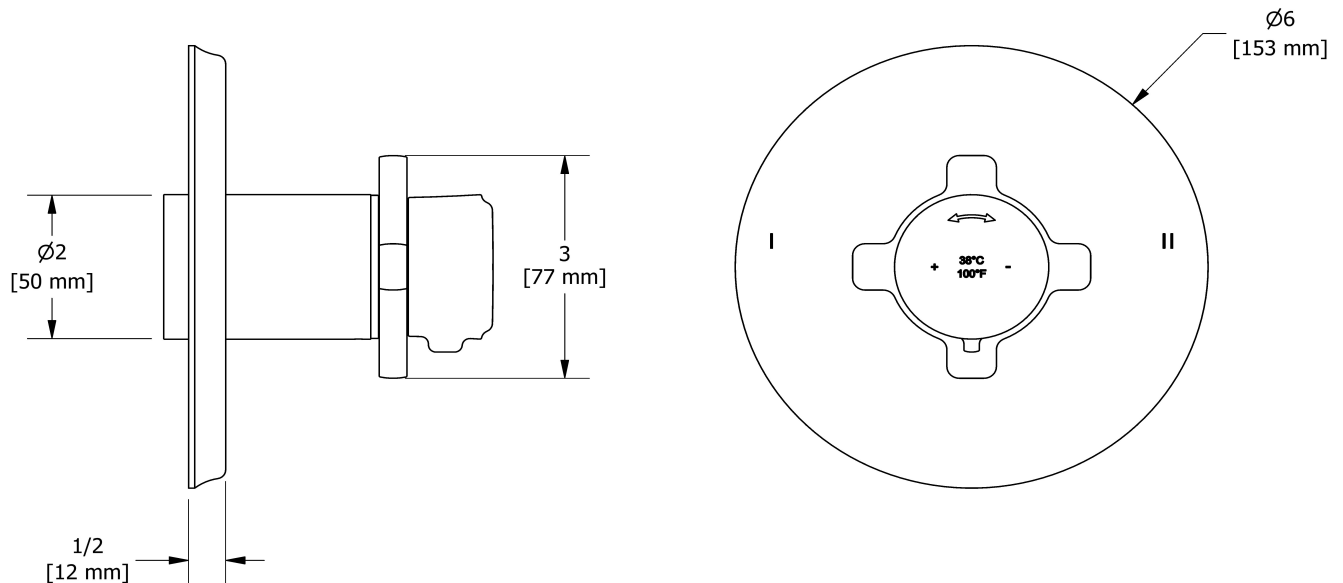

Certifications

- CSA B125.1
- ASME A112.18.1
- ASSE 1016

cUPC®