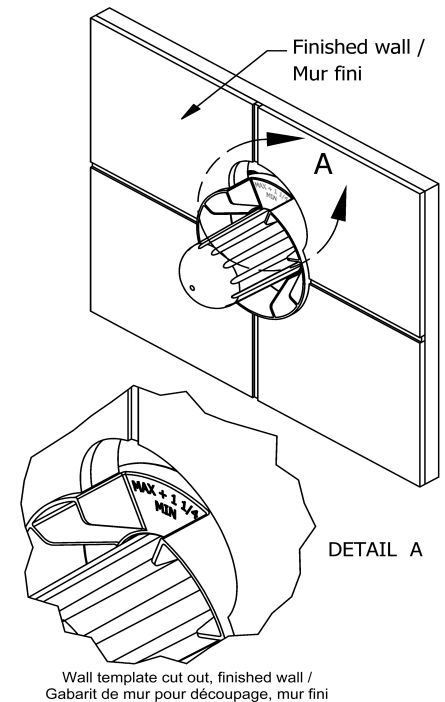

Certifications

- CSA B125.1
- ASME A112.18.1
- ASSE 1016
- CMR248 Approval

UPC®