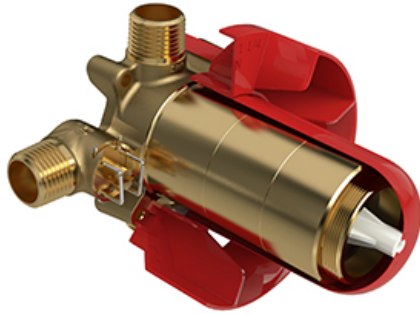

2-way no share Type T/P coaxial complete valve
MMRD44L

Specifications

Composition

- TMMRD44LC - 2-way no share Type T/P coaxial valve trim
- R23 - 2-way Type T/P coaxial valve rough

Available colors

- C : Chrome
- CBK : Chrome/Black
- BN : Brushed Nickel (PVD)
- BNBK : Brushed Nickel (PVD)/Black
- PN : Polished Nickel (PVD)
- PNBK : Polished Nickel (PVD)/Black

Available flows

- 24 L/min, 6.3 gpm (US) 60psi
- Type TP - For use with shower heads rated at 7L/min (1.8 gpm) or higher

Certifications

- CSA B125.1
- ASME A112.18.1
- ASSE 1016
- ADA

Warranty

This **Riobel Inc.** product you have purchased carries a Limited Lifetime Warranty on the chrome, PVD finish, blacks and all working parts and is guaranteed from the initial purchase date against all manufacturing defects. All other finishes, including plastic components, are guaranteed for one year. All electric and/or electronic parts are covered by a 5-year limited warranty.

Customer Service

Ontario, West Canada : 888-287-5354 Quebec, Maritimes, United States : 866-473-8442

2-way no share Type T/P coaxial valve trim
TMMRD44L

Specifications

Descriptions

- R23, R23-SPEX or R23-EX rough required to complete
- Thermostatic/pressure balance coaxial cartridge with check valves
- Trim only
- 3 positions (OFF, 1, 2) no share

Customer Service

Ontario, West Canada : 888-287-5354 Quebec, Maritimes, United States : 866-473-8442

2020.06.12

2-way Type T/P coaxial valve rough
R23

Specifications

Descriptions

- Test cap
- Service valves
- ½" inlet male NPT or sweat
- Two ½" outlets male NPT or sweat
- TXX23XX or TXX44XX trim required to complete
- Rough only