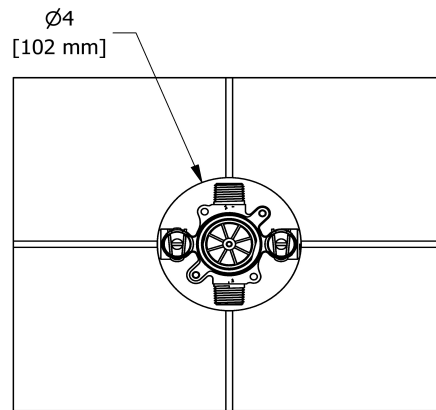

Certifications

- CSA B125.1
- ASME A112.18.1
- ASSE 1016
- CMR248 Approval

UPC®