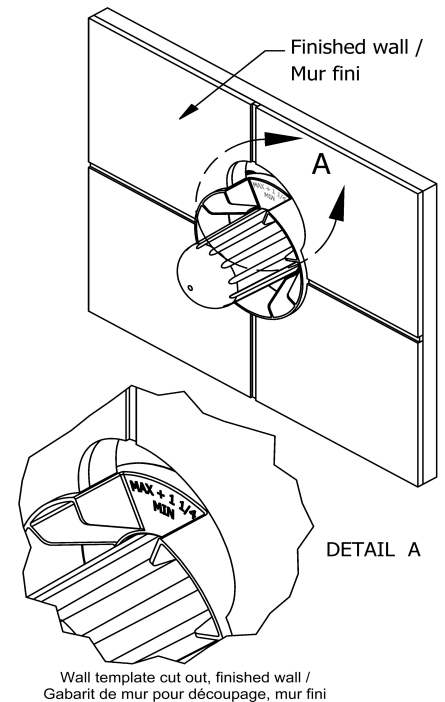

Certifications

- CSA B125.1
- ASME A112.18.1
- ASSE 1016
- CMR248 Approval

UPC®