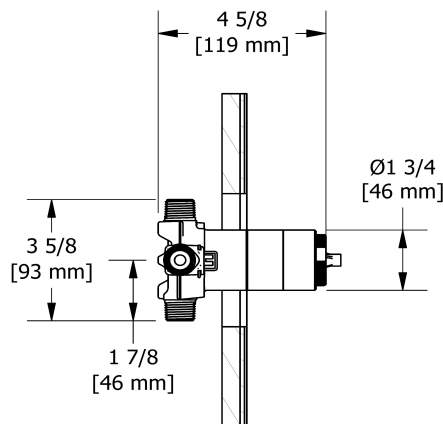

Certifications

- CSA B125.1
- ASME A112.18.1
- ASSE 1016
- CMR248 Approval

UPC®