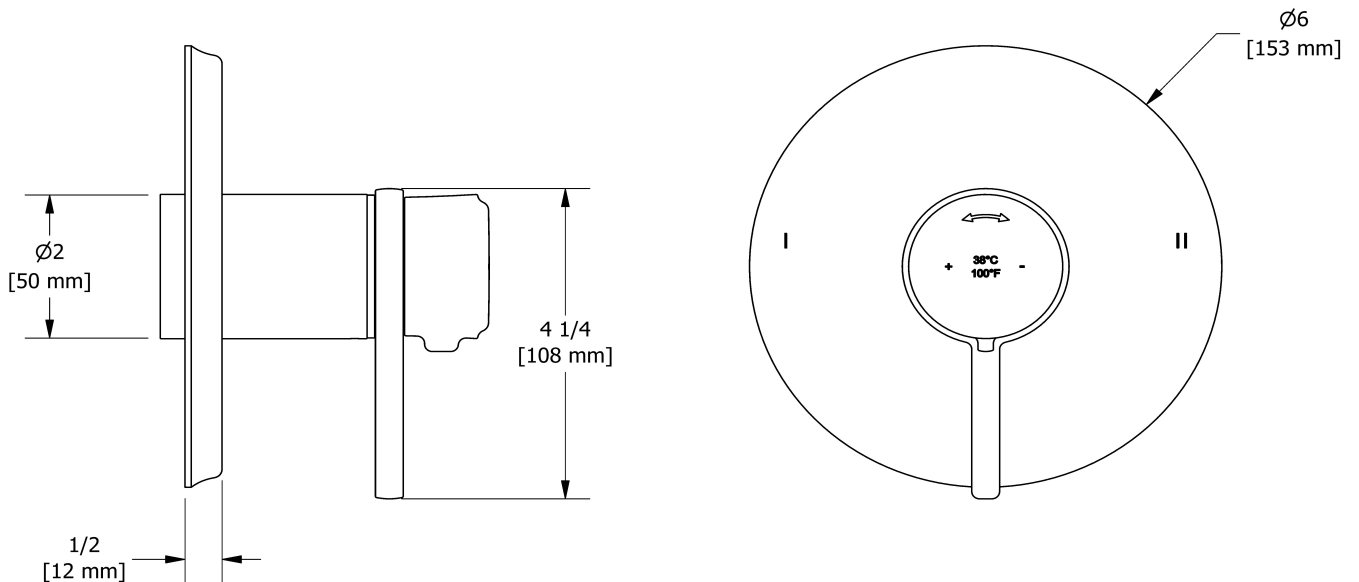

Sizes, models and finishes may differ from thoses presented.

Warranty

This **Riobel Inc.** product you have purchased carries a Limited Lifetime Warranty on the chrome, PVD finish, blacks and all working parts and is guaranteed from the initial purchase date against all manufacturing defects. All other finishes, including plastic components, are guaranteed for one year. All electric and/or electronic parts are covered by a 5-year limited warranty.

Customer Service

Ontario, West Canada : 888-287-5354 Quebec, Maritimes, United States : 866-473-8442

2020.06.12