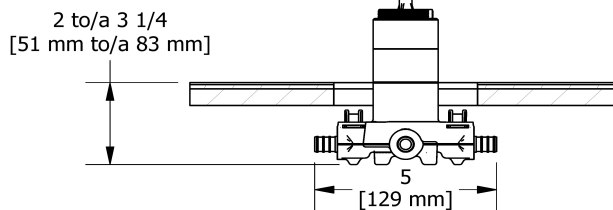

Certifications

- CSA B125.1
- ASME A112.18.1
- ASSE 1016
- CMR248 Approval

UPC®