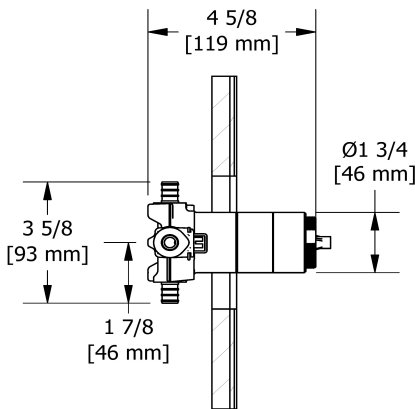

Certifications

- CSA B125.1
- ASME A112.18.1
- ASSE 1016
- CMR248 Approval

UPC®