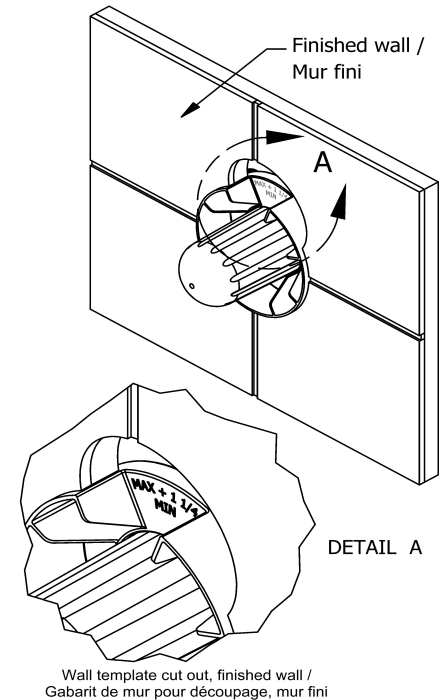

Certifications

- CSA B125.1
- ASME A112.18.1
- ASSE 1016
- CMR248 Approval

UPC®