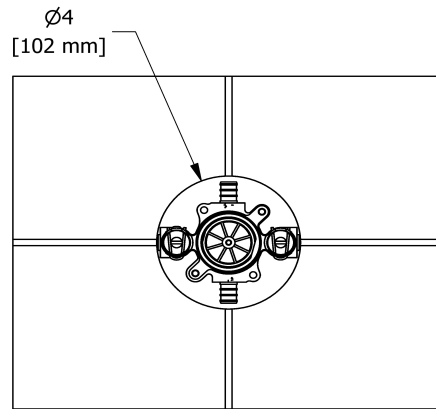

Certifications

- CSA B125.1
- ASME A112.18.1
- ASSE 1016
- CMR248 Approval

UPC®