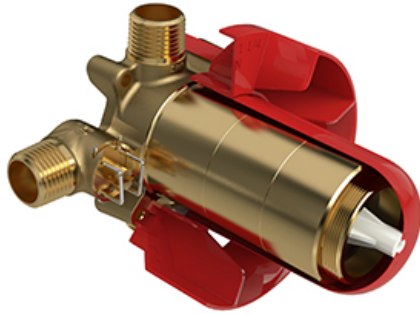

2-way no share Type T/P coaxial complete valve
MMRD44J

Specifications

Composition

- TMMRD44JC - 2-way no share Type T/P coaxial valve trim
- R23 - 2-way Type T/P coaxial valve rough

Available colors

- C : Chrome
- CBK : Chrome/Black
- BN : Brushed Nickel (PVD)
- BNBK : Brushed Nickel (PVD)/Black
- PN : Polished Nickel (PVD)
- PNBK : Polished Nickel (PVD)/Black

Available flows

- 24 L/min, 6.3 gpm (US) 60psi
- Type TP - For use with shower heads rated at 7L/min (1.8 gpm) or higher

Certifications

- CSA B125.1
- ASME A112.18.1
- ASSE 1016
- ADA

Warranty

This **Riobel Inc.** product you have purchased carries a Limited Lifetime Warranty on the chrome, PVD finish, blacks and all working parts and is guaranteed from the initial purchase date against all manufacturing defects. All other finishes, including plastic components, are guaranteed for one year. All electric and/or electronic parts are covered by a 5-year limited warranty.

Customer Service

Ontario, West Canada : 888-287-5354 Quebec, Maritimes, United States : 866-473-8442

2-way no share Type T/P coaxial valve trim
TMMRD44J

Specifications

Descriptions

- R23, R23-SPEX or R23-EX rough required to complete
- Thermostatic/pressure balance coaxial cartridge with check valves
- Trim only
- 3 positions (OFF, 1, 2) no share

Customer Service

Ontario, West Canada : 888-287-5354 Quebec, Maritimes, United States : 866-473-8442

2020.06.12

2-way Type T/P coaxial valve rough
R23

Specifications

Descriptions

- Test cap
- Service valves
- 1/2" inlet male NPT or sweat
- Two 1/2" outlets male NPT or sweat
- TXX23XX or TXX44XX trim required to complete
- Rough only