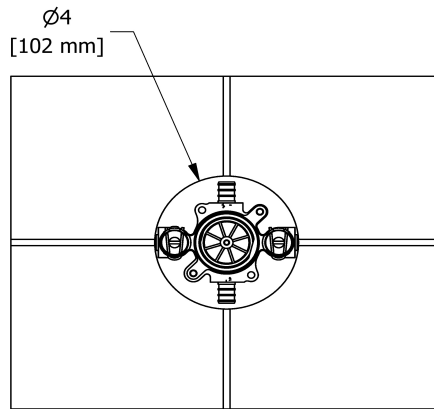

Sizes, models and finishes may differ from thoses presented.

Warranty

This **Riobel Inc.** product you have purchased carries a Limited Lifetime Warranty on the chrome, PVD finish, blacks and all working parts and is guaranteed from the initial purchase date against all manufacturing defects. All other finishes, including plastic components, are guaranteed for one year. All electric and/or electronic parts are covered by a 5-year limited warranty.

Customer Service

Ontario, West Canada : 888-287-5354 Quebec, Maritimes, United States : 866-473-8442