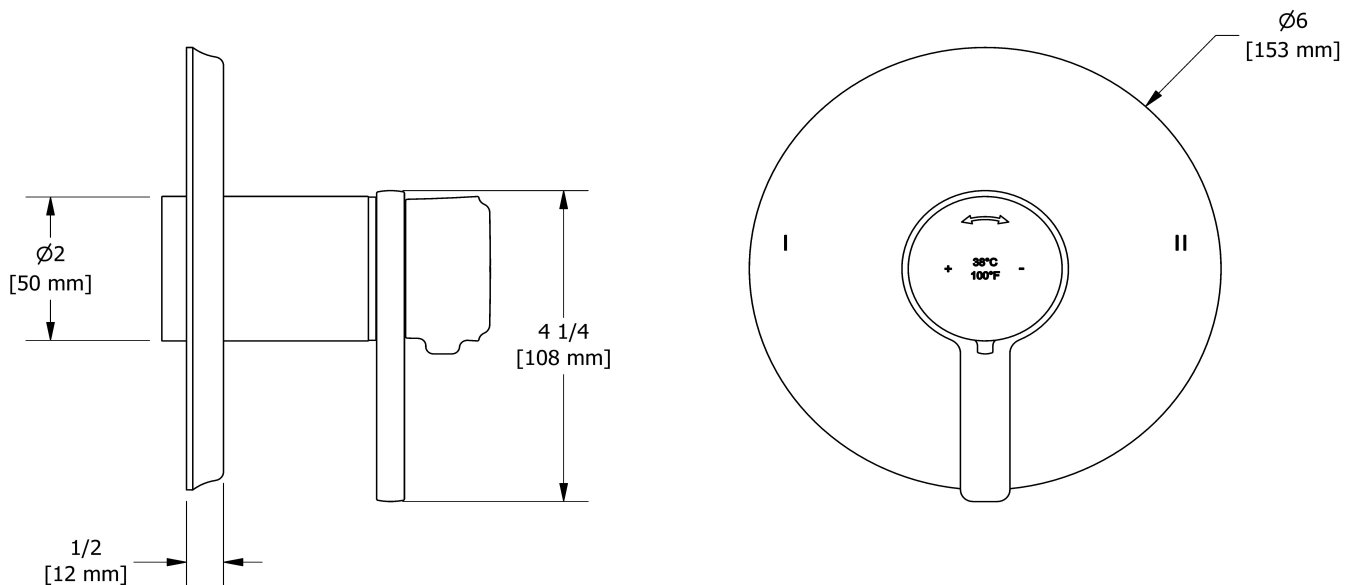

Sizes, models and finishes may differ from those presented.

Warranty

This **Riobel Inc.** product you have purchased carries a Limited Lifetime Warranty on the chrome, PVD finish, blacks and all working parts and is guaranteed from the initial purchase date against all manufacturing defects. All other finishes, including plastic components, are guaranteed for one year. All electric and/or electronic parts are covered by a 5-year limited warranty.

Customer Service

Ontario, West Canada : 888-287-5354 Quebec, Maritimes, United States : 866-473-8442

2020.06.12