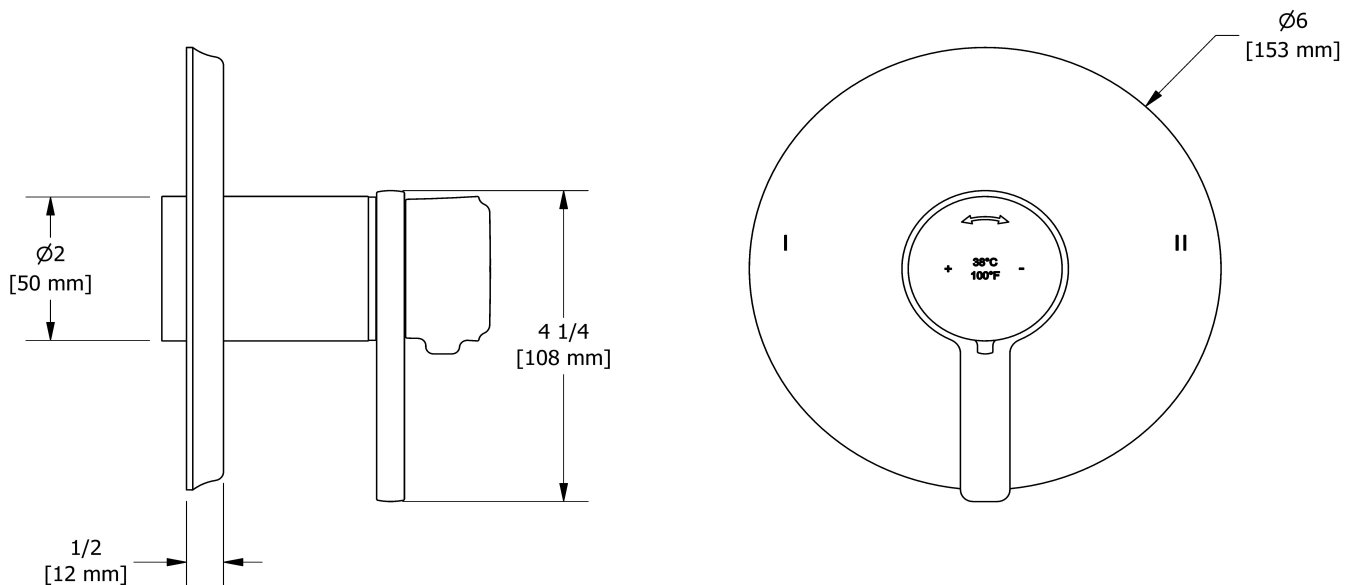

Sizes, models and finishes may differ from thoses presented.

Warranty

This **Riobel Inc.** product you have purchased carries a Limited Lifetime Warranty on the chrome, PVD finish, blacks and all working parts and is guaranteed from the initial purchase date against all manufacturing defects. All other finishes, including plastic components, are guaranteed for one year. All electric and/or electronic parts are covered by a 5-year limited warranty.

Customer Service

Ontario, West Canada : 888-287-5354 Quebec, Maritimes, United States : 866-473-8442