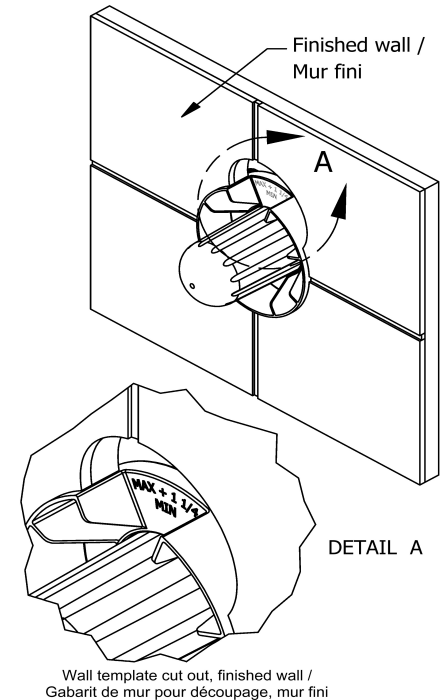

Certifications

- CSA B125.1
- ASME A112.18.1
- ASSE 1016
- CMR248 Approval

UPC®