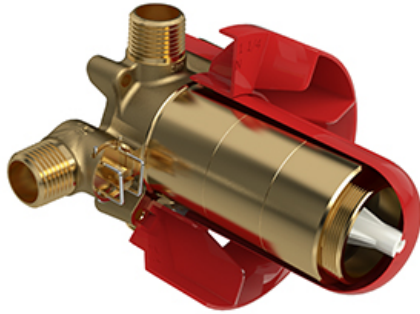

2-way Type T/P coaxial valve rough
R23

Specifications

Descriptions

- Test cap
- Service valves
- ½" inlet male NPT or sweat
- Two ½" outlets male NPT or sweat
- TXX23XX or TXX44XX trim required to complete
- Rough only

Available colors

- :

Certifications

- CSA B125.1
- ASME A112.18.1
- ASSE 1016
- CMR248 Approval

UPC®

Sizes, models and finishes may differ from thoses presented.

Warranty

This **Riobel Inc.** product you have purchased carries a Limited Lifetime Warranty on the chrome, PVD finish, blacks and all working parts and is guaranteed from the initial purchase date against all manufacturing defects. All other finishes, including plastic components, are guaranteed for one year. All electric and/or electronic parts are covered by a 5-year limited warranty.

Customer Service

Ontario, West Canada : 888-287-5354 Quebec, Maritimes, United States : 866-473-8442