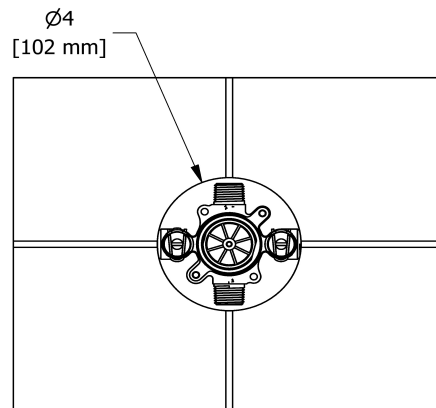

Certifications

- CSA B125.1
- ASME A112.18.1
- ASSE 1016
- CMR248 Approval

UPC®