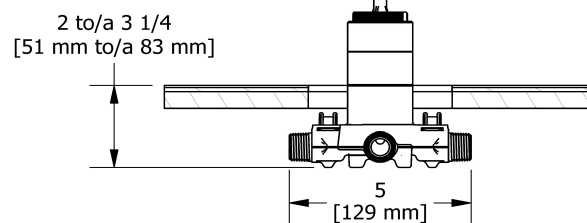

Certifications

- CSA B125.1
- ASME A112.18.1
- ASSE 1016
- CMR248 Approval

UPC®