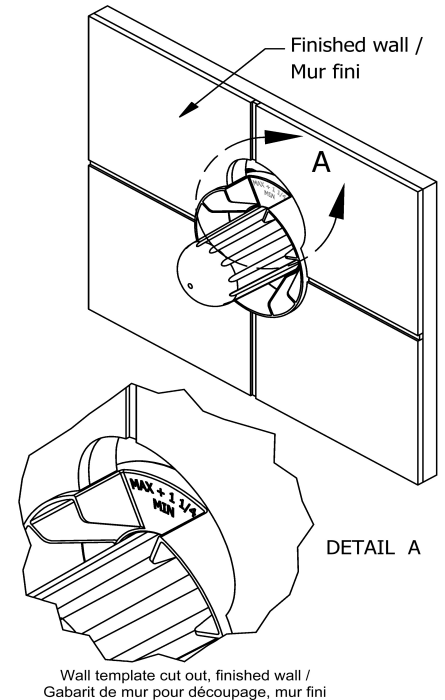

Certifications

- CSA B125.1
- ASME A112.18.1
- ASSE 1016
- CMR248 Approval

UPC®