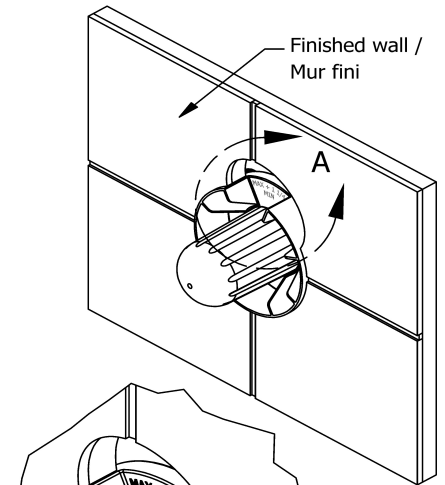

Certifications

- CSA B125.1
- ASME A112.18.1
- ASSE 1016
- CMR248 Approval

UPC®