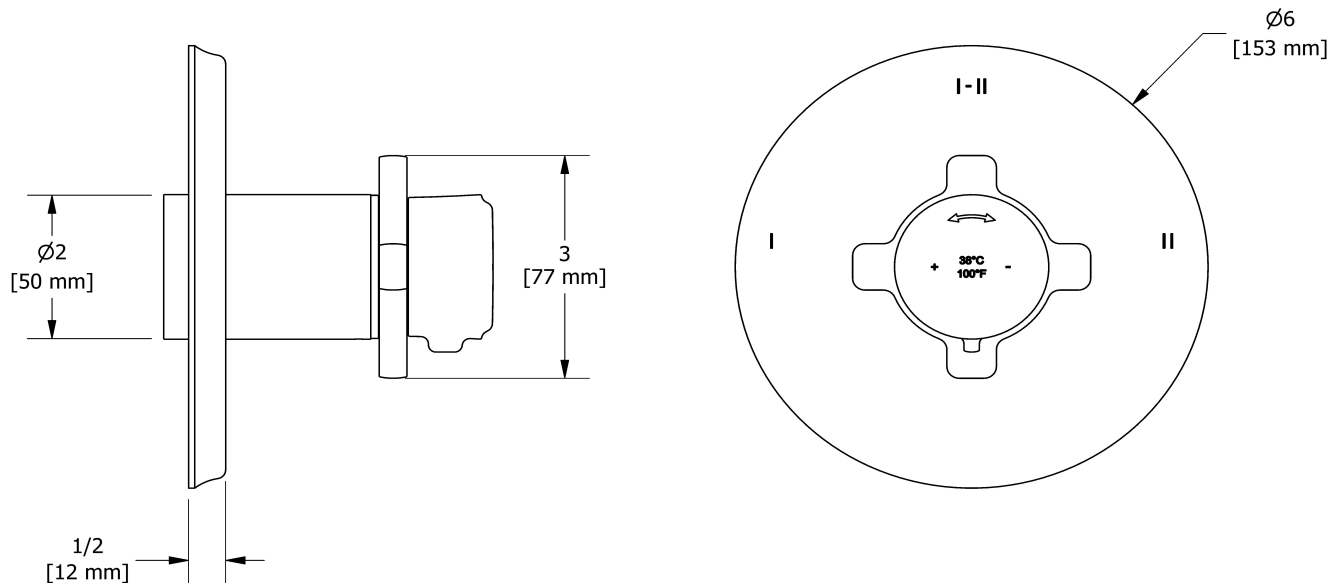

Certifications

- CSA B125.1
- ASME A112.18.1
- ASSE 1016

UPC®