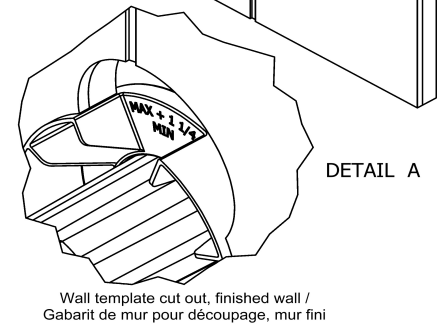

Certifications

- CSA B125.1
- ASME A112.18.1
- ASSE 1016
- CMR248 Approval

UPC®