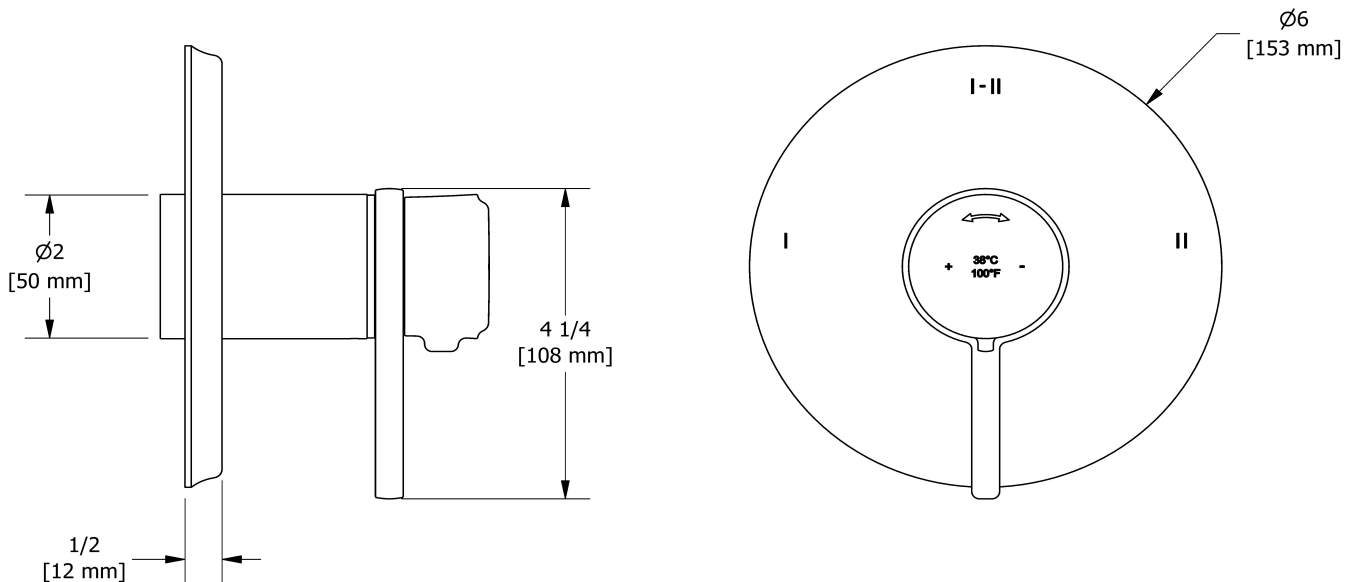

Sizes, models and finishes may differ from those presented.

Warranty

This **Riobel Inc.** product you have purchased carries a Limited Lifetime Warranty on the chrome, PVD finish, blacks and all working parts and is guaranteed from the initial purchase date against all manufacturing defects. All other finishes, including plastic components, are guaranteed for one year. All electric and/or electronic parts are covered by a 5-year limited warranty.

Customer Service

Ontario, West Canada : 888-287-5354 Quebec, Maritimes, United States : 866-473-8442