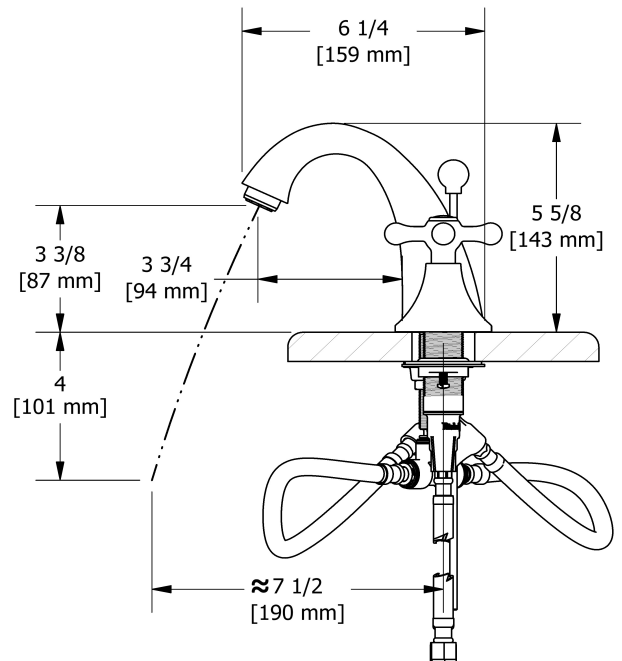

Certifications

- CSA B125.1
- NSF/ANSI standard 61 and 372
- ASME A112.18.1
- CMR248 Approval
- ADA