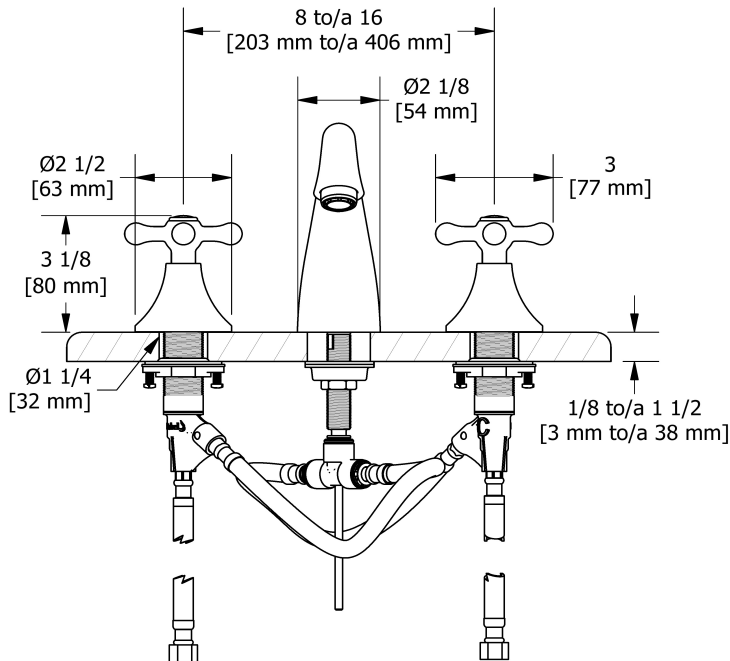

Certifications

- CSA B125.1
- NSF/ANSI standard 61 and 372
- ASME A112.18.1
- CMR248 Approval
- ADA