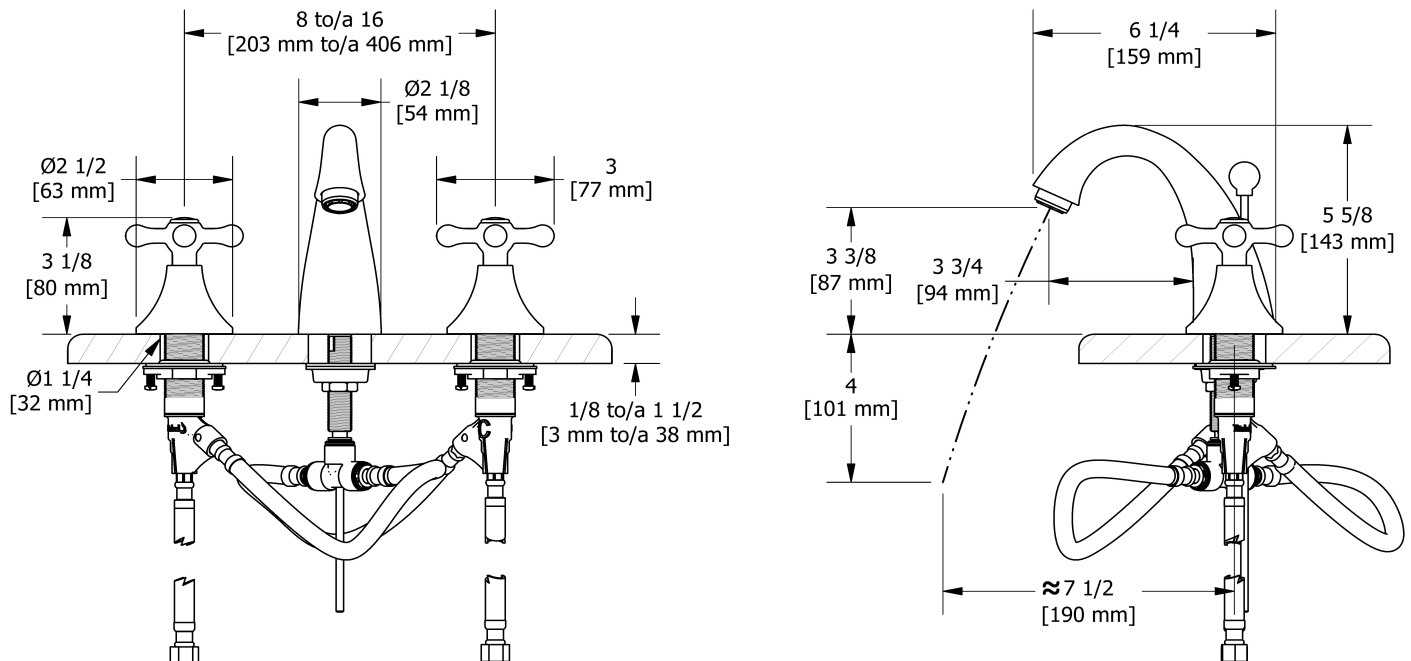

Certifications

- CSA B125.1
- NSF/ANSI standard 61 and 372
- ASME A112.18.1
- CMR248 Approval
- ADA