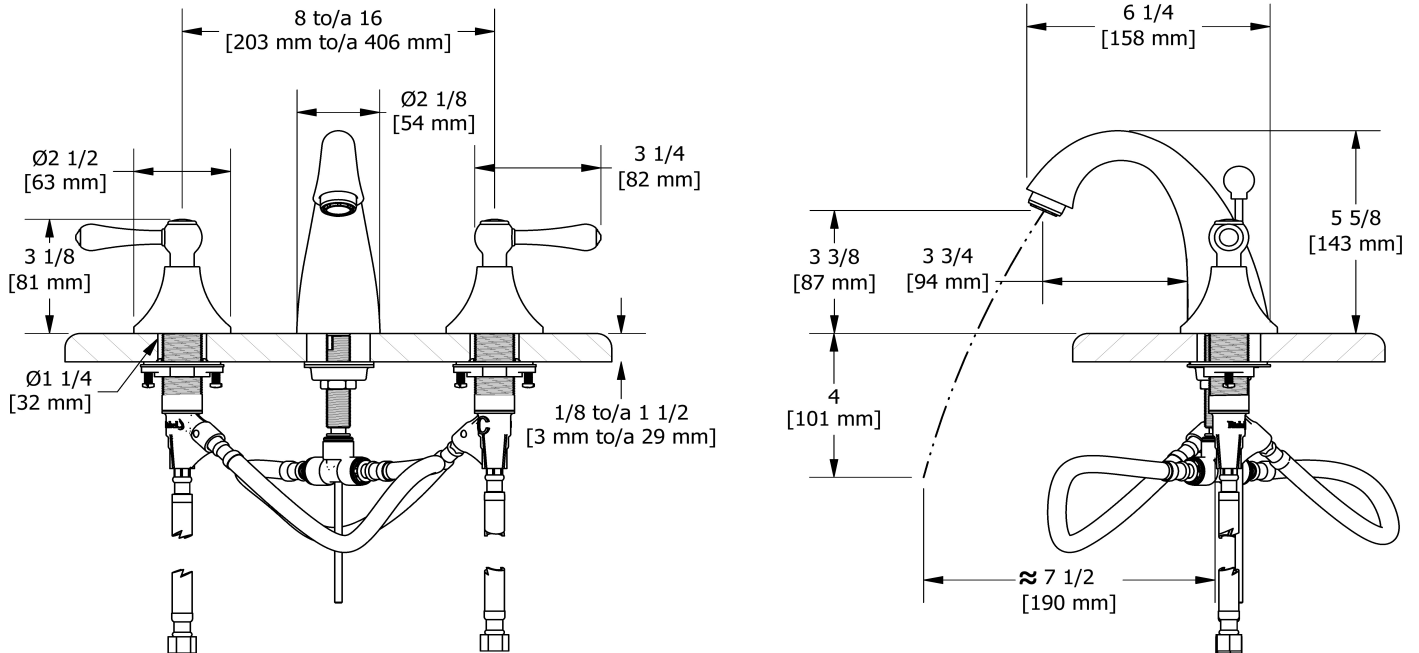

Certifications

- CSA B125.1
- NSF/ANSI standard 61 and 372
- ASME A112.18.1
- CMR248 Approval
- ADA