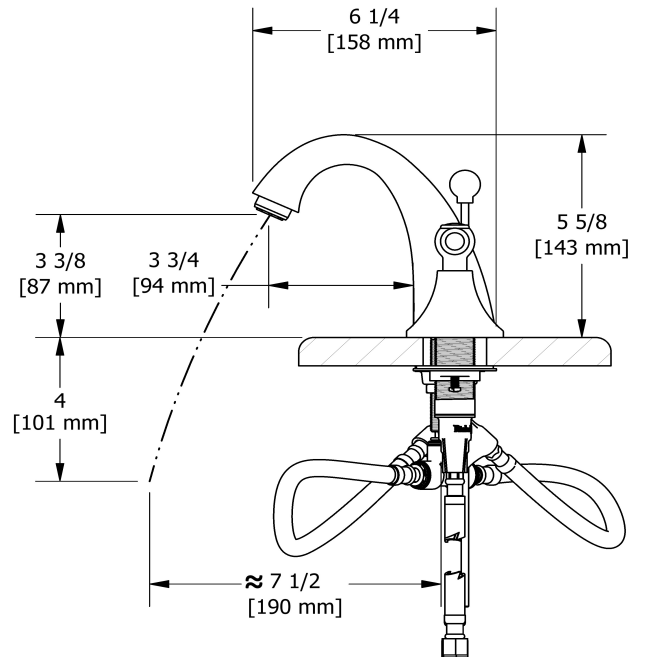

Certifications

- CSA B125.1
- NSF/ANSI standard 61 and 372
- ASME A112.18.1
- CMR248 Approval
- ADA