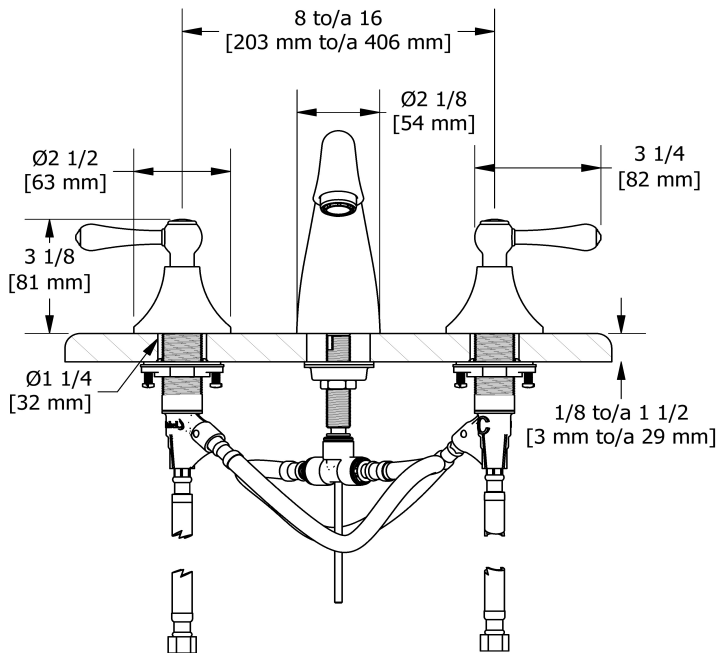

Certifications

- CSA B125.1
- NSF/ANSI standard 61 and 372
- ASME A112.18.1
- CMR248 Approval
- ADA