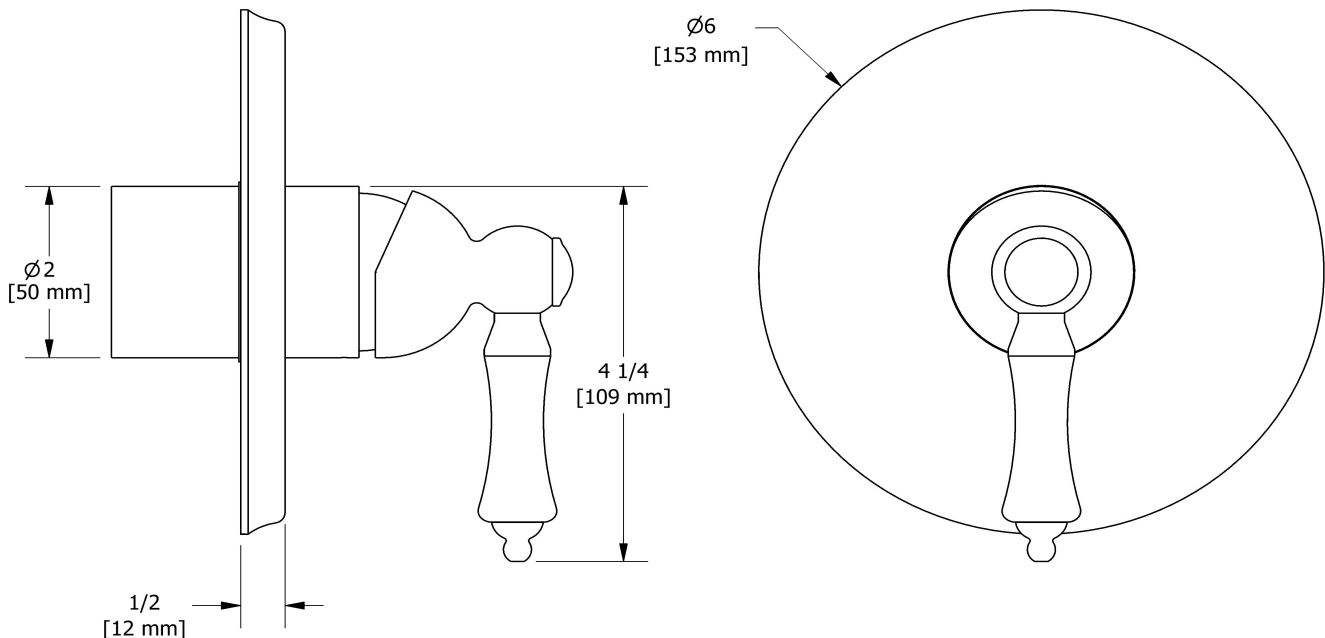

Sizes, models and finishes may differ from those presented.

Warranty

This **Riobel Inc.** product you have purchased carries a Limited Lifetime Warranty on the chrome, PVD finish, blacks and all working parts and is guaranteed from the initial purchase date against all manufacturing defects. All other finishes, including plastic components, are guaranteed for one year. All electric and/or electronic parts are covered by a 5-year limited warranty.

Customer Service

Ontario, West Canada : 888-287-5354 Quebec, Maritimes, United States : 866-473-8442