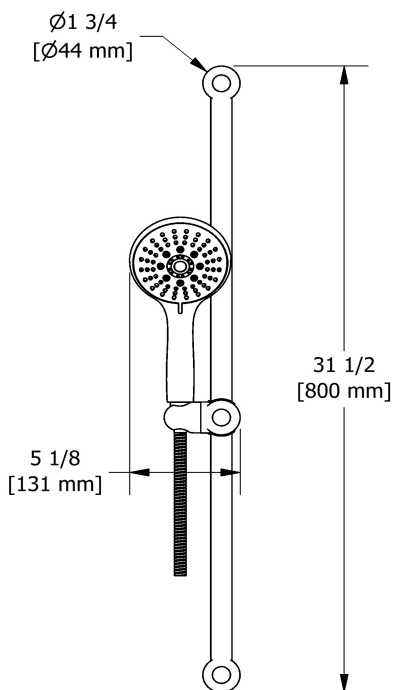

Certifications

- CSA B125.1
- ASME A112.18.1
- CMR248 Approval

Sizes, models and finishes may differ from those presented.

Warranty

This **Riobel Inc.** product you have purchased carries a Limited Lifetime Warranty on the chrome, PVD finish, blacks and all working parts and is guaranteed from the initial purchase date against all manufacturing defects. All other finishes, including plastic components, are guaranteed for one year. All electric and/or electronic parts are covered by a 5-year limited warranty.

Customer Service

Ontario, West Canada : 888-287-5354 Quebec, Maritimes, United States : 866-473-8442