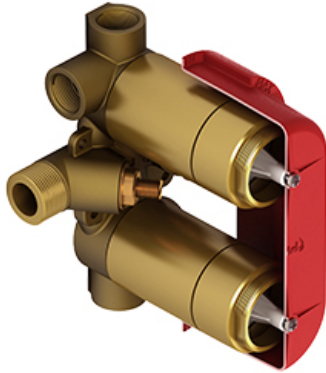

Customer Service

Ontario, West Canada : 888-287-5354 Quebec, Maritimes, United States : 866-473-8442

2020.06.11

4-way Type T/P 3/4" coaxial valve rough
R46

Specifications

Descriptions

- Rough only
- 3/4" inlet male NPT
- Must be supplied with minimum 3/4" PEX , 3/4" EXPANSION PEX or 1/2" copper
- Four 1/2" outlets female NPT
- Service valves
- Test cap
- TXX46XX or TXX88XX trim required to complete