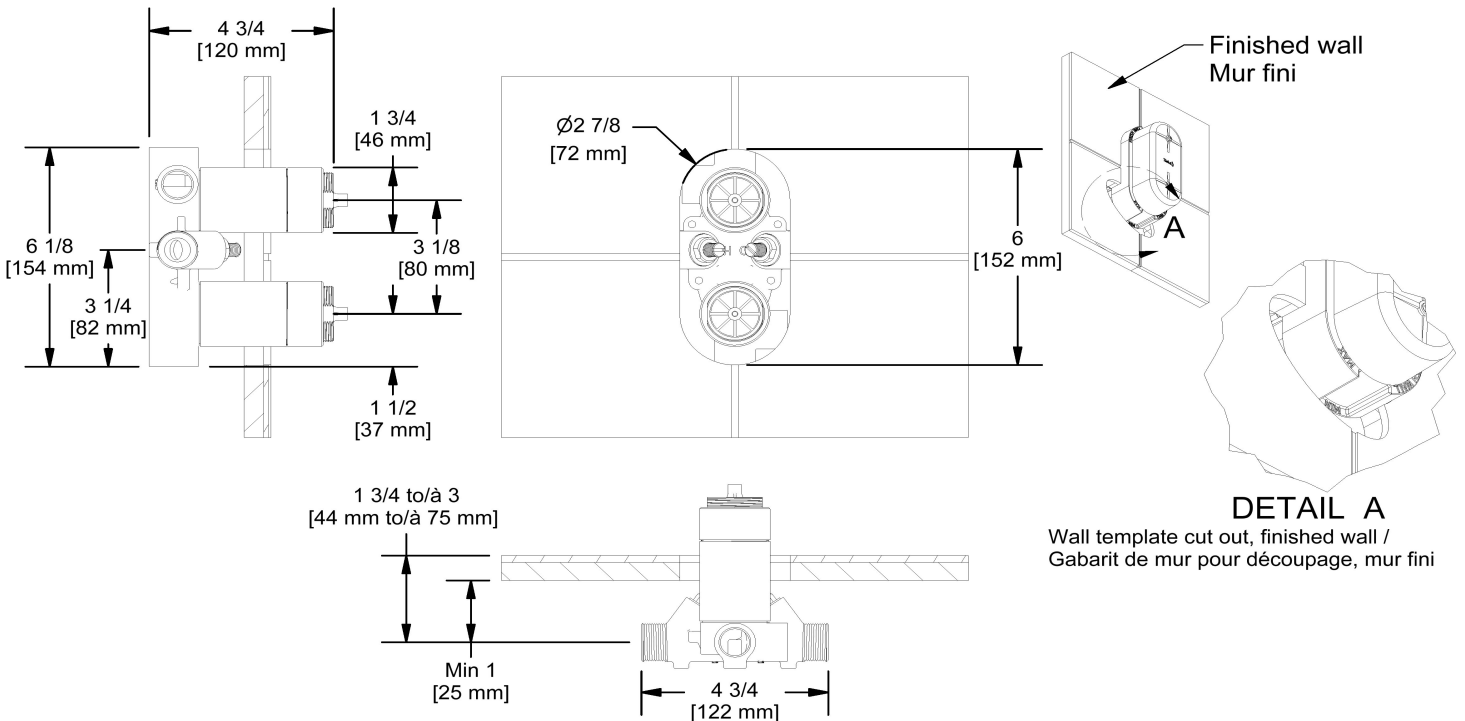

Sizes, models and finishes may differ from those presented.

Warranty

This **Riobel Inc.** product you have purchased carries a Limited Lifetime Warranty on the chrome, PVD finish, blacks and all working parts and is guaranteed from the initial purchase date against all manufacturing defects. All other finishes, including plastic components, are guaranteed for one year. All electric and/or electronic parts are covered by a 5-year limited warranty.

Customer Service

Ontario, West Canada : 888-287-5354 Quebec, Maritimes, United States : 866-473-8442