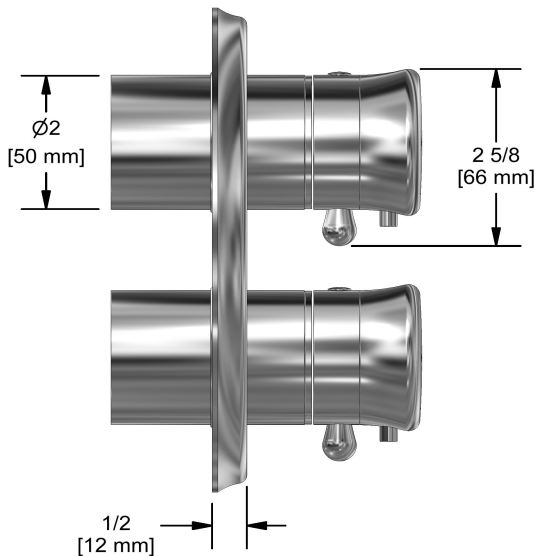

Certifications

- CSA B125.1
- ASME A112.18.1
- ASSE 1016
- CMR248 Approval

cUPC®