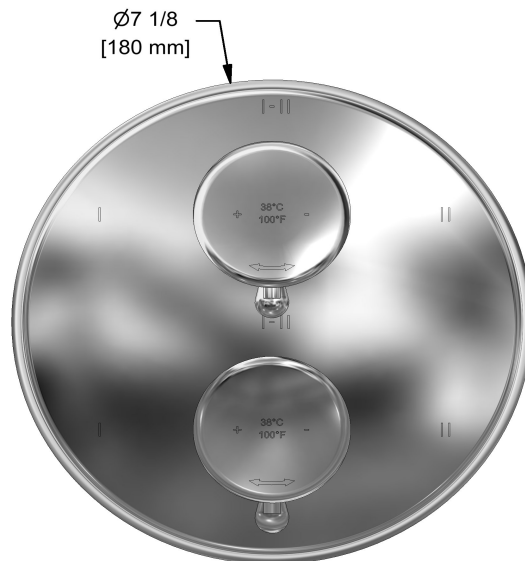

Certifications

- CSA B125.1
- ASME A112.18.1
- ASSE 1016
- CMR248 Approval

cUPC®